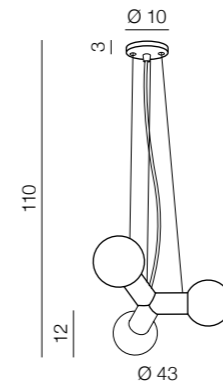

**Clamor LED**

**AZ2696**  
 (black matt)  
 LED integrated  
 LED 40W 2800lm 3000K  
 metal/acryl

**Pope**

1 **AZ3170** (gold)  
 2 **AZ3171** (black)  
 E27 3x Max 40W only LED  
 glass/metal

1 GOLD

2 BLACK