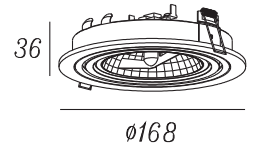

**Model:** AZ2811/2957/0860/0861/0727/0768/0769/2805/0770/0771/0772/2806

**Nazwa:** STAN/SIRO

**Azzardo®**

AZ0860/0861/2957/2811

02

AZ0860/0861/2957/2811  
AZ0727/0768/0769/2805 CUT OUT:  $\varnothing 150mm$

AZ0770/0771/0772/2806 CUT OUT:  $320*150mm$

AZ0727/0768/0769/2805

04

AZ0770/0771/0772/2806

01

03