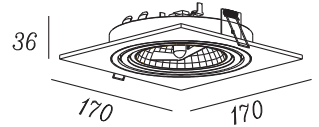

**Model:** AZ2811/2957/0860/0861/0727/0768/0769/2805/0770/0771/0772/2806

**Nazwa:** STAN/SIRO

**Azzardo®**

AZ0860/0861/2957/2811

02

AZ0860/0861/2957/2811  
AZ0727/0768/0769/2805 CUT OUT:  $\varnothing 150mm$

AZ0770/0771/0772/2806 CUT OUT:  $320*150mm$

AZ0727/0768/0769/2805

04

AZ0770/0771/0772/2806

01

03