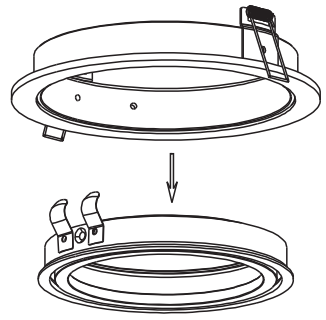

**Model:** AZ2811/2957/0860/0861/0727/0768/0769/2805/0770/0771/0772/2806

**Nazwa:** STAN/SIRO

**Azzardo®**

AZ0860/0861/2957/2811

02

AZ0860/0861/2957/2811  
AZ0727/0768/0769/2805 CUT OUT:  $\varnothing 150mm$

AZ0770/0771/0772/2806 CUT OUT:  $320*150mm$

AZ0727/0768/0769/2805

04

AZ0770/0771/0772/2806

01

03