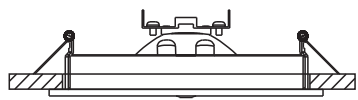

**Model:** AZ2811/2957/0860/0861/0727/0768/0769/2805/0770/0771/0772/2806

**Nazwa:** STAN/SIRO

**Azzardo®**

AZ0860/0861/2957/2811

02

AZ0860/0861/2957/2811  
AZ0727/0768/0769/2805 CUT OUT:  $\varnothing 150mm$

AZ0770/0771/0772/2806 CUT OUT:  $320*150mm$

AZ0727/0768/0769/2805

04

AZ0770/0771/0772/2806

01

03