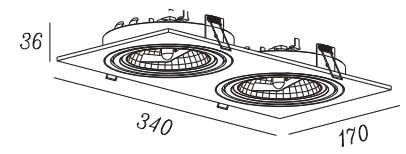

**Model:** AZ2811/2957/0860/0861/0727/0768/0769/2805/0770/0771/0772/2806

**Nazwa:** STAN/SIRO

**Azzardo®**

AZ0860/0861/2957/2811

02

AZ0860/0861/2957/2811  
AZ0727/0768/0769/2805 CUT OUT:  $\varnothing 150mm$

AZ0770/0771/0772/2806 CUT OUT:  $320*150mm$

AZ0727/0768/0769/2805

04

AZ0770/0771/0772/2806

01

03