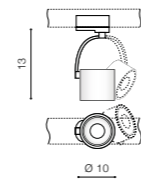

BROSS ARM TRACK

10 Exposed downlights

BROSS ARM TRACK

product code – look AZ	LED GU10 1xMax 35W	bulb not included <input checked="" type="checkbox"/>
aluminium		
IP20	installation place: Track Electric 3 Line	<input checked="" type="checkbox"/>
group energy label		

- COLOUR / NEW INDEX NO.
- WHITE (WH) **AZ3500**
 - BLACK (BK) **AZ3501**

AZZARDO PATENT EU TILT 90° ROTATION 360°

COSTA ARM TRACK

11 Exposed downlights

COSTA ARM TRACK

product code – look AZ	LED 12W 1020lm 3000K	LED integrated <input checked="" type="checkbox"/>
aluminium		
IP20	installation place: Track Electric 3 Line	<input checked="" type="checkbox"/>
group energy label		