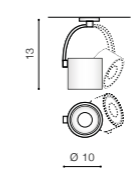

- COLOUR / NEW INDEX NO.
- WHITE (WH) **AZ3500**
 - BLACK (BK) **AZ3501**

AZZARDO PATENT EU TILT 90° ROTATION 360°

COSTA ARM TRACK

11 Exposed downlights

COSTA ARM TRACK

product code – look AZ	LED 12W 1020lm 3000K	LED integrated <input checked="" type="checkbox"/>
aluminium		
IP20	installation place: Track Electric 3 Line	<input checked="" type="checkbox"/>
group energy label		

- COLOUR / NEW INDEX NO.
- WHITE / WHITE (WH / WH) **AZ3487**
 - BLACK / BLACK (BK / BK) **AZ3486**

TILT 90° ROTATION 360°