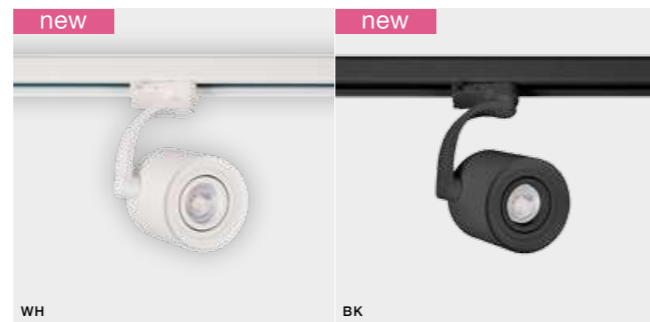

BROSS ARM TRACK

10 Exposed downlights

BROSS ARM TRACK

product code – look AZ	LED GU10 1xMax 35W	bulb not included <input checked="" type="checkbox"/>
aluminium		
IP20	installation place: Track Electric 3 Line	<input checked="" type="checkbox"/>
group energy label		

- COLOUR / NEW INDEX NO.
- WHITE (WH) **AZ3500**
 - BLACK (BK) **AZ3501**

AZZARDO PATENT EU TILT 90° ROTATION 360°

COSTA ARM TRACK

11 Exposed downlights

COSTA ARM TRACK

product code – look AZ	LED 12W 1020lm 3000K	LED integrated <input checked="" type="checkbox"/>
aluminium		
IP20	installation place: Track Electric 3 Line	<input checked="" type="checkbox"/>
group energy label		

- COLOUR / NEW INDEX NO.
- WHITE / WHITE (WH / WH) **AZ3487**
 - BLACK / BLACK (BK / BK) **AZ3486**

TILT 90° ROTATION 360°