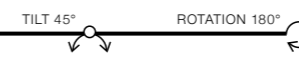

* - EXPLANATION SHORTCUT PAGE 2 (E)