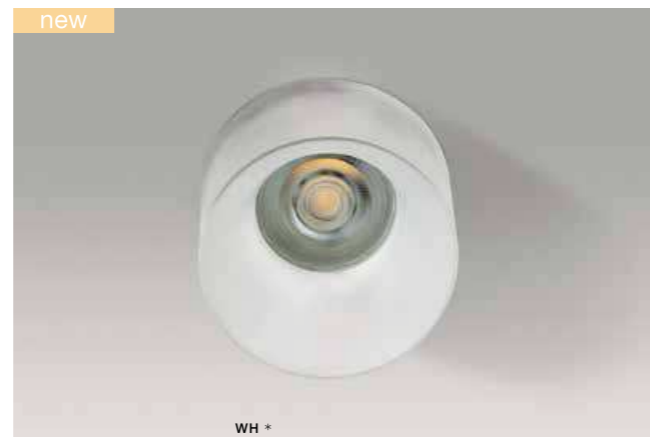

**GELO**

Downlights

**NEMO**

Downlights

**GELO** bulb not included

product code – look <b>AZ</b>	connect GU10 1x Max 50W
aluminium	
IP20	installation place
group energy label <b>EE 5</b>	inlet opening $\varnothing$ 7cm

- COLOUR / NEW INDEX NO.
- WHITE FROST (WH) . . . . . **AZ3539**
- 

**NEMO** bulb not included

product code – look <b>AZ</b>	connect GU10 1x Max 50W
aluminium	
IP20	installation place
group energy label <b>EE 5</b>	inlet opening $\varnothing$ 6,5cm

- COLOUR / NEW INDEX NO.
- WHITE (WH) . . . . . **AZ3398**
  - BLACK (BK) . . . . . **AZ3399**
  - CHROME (CH) . . . . . **AZ3400**
  - GOLD (GO) . . . . . **AZ3401**
- 

\* - EXPLANATION SHORTCUT PAGE 2 (E)