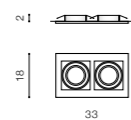

VERDI 2 bulb not included

product code – look AZ	connect 2x ES111 MAX 50W or ADAP111
aluminium	connect GU10 2x Max 40W
IP20	installation place
group energy label	inlet opening

COLOUR / NEW INDEX NO.

- WHITE (WH) **AZ3528**
- BLACK (BK) **AZ3529**