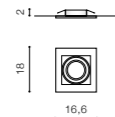

VERDI bulb not included

product code – look AZ	connect 1x ES111 MAX 50W or ADAP111
aluminium	connect GU10 1x Max 40W
IP20	installation place
group energy label	inlet opening

COLOUR / NEW INDEX NO.

- WHITE (WH) **AZ3526**
- BLACK (BK) **AZ3527**