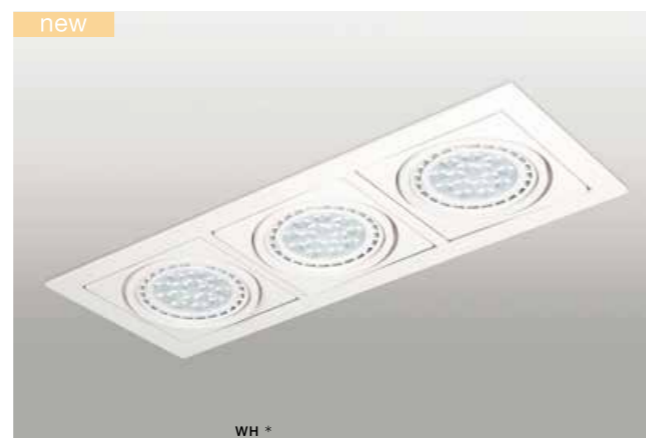

VERDI bulb not included

product code – look AZ	connect 1x ES111 MAX 50W or ADAP111
aluminium	connect GU10 1x Max 40W
IP20	installation place
group energy label	inlet opening

COLOUR / NEW INDEX NO.

- WHITE (WH) **AZ3526**
- BLACK (BK) **AZ3527**

VERDI 2 bulb not included

product code – look AZ	connect 2x ES111 MAX 50W or ADAP111
aluminium	connect GU10 2x Max 40W
IP20	installation place
group energy label	inlet opening

COLOUR / NEW INDEX NO.

- WHITE (WH) **AZ3528**
- BLACK (BK) **AZ3529**

* - EXPLANATION SHORTCUT PAGE 2 (E)

VERDI 3 bulb not included

product code – look AZ	connect 3x ES111 MAX 50W or ADAP111
aluminium	connect GU10 3x Max 40W
IP20	installation place
group energy label	inlet opening

COLOUR / NEW INDEX NO.

- WHITE (WH) **AZ3530**
- BLACK (BK) **AZ3531**