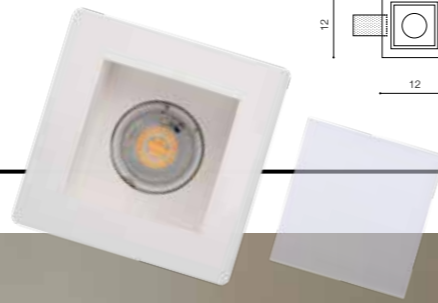

HERA GIPS SQUARE

Downlights

HERA GIPS ROUND

Downlights

HERA GIPS SQUARE S WH

bulb not included

product code – look AZ	connect 1x ES111 MAX 50W or ADAP111
metal/glass	connect GU10 1x Max 40W
IP20	installation place
group energy label	inlet opening

COLOUR / NEW INDEX NO.

WHITE (WH) **AZ3466**

HERA GIPS SQUARE M WH

bulb not included

product code – look AZ	connect 1x ES111 MAX 50W or ADAP111
metal/glass	connect GU10 1x Max 40W
IP20	installation place
group energy label	inlet opening

COLOUR / NEW INDEX NO.

WHITE (WH) **AZ3467**

HERA GIPS ROUND M

bulb not included

product code – look AZ	connect 1x ES111 MAX 50W or ADAP111
metal/glass	connect GU10 1x Max 40W
IP20	installation place
group energy label	inlet opening

COLOUR / NEW INDEX NO.

WHITE (WH) **AZ3465**

HERA GIPS ROUND S

bulb not included

product code – look AZ	connect 1x ES111 MAX 50W or ADAP111
metal/glass	connect GU10 1x Max 40W
IP20	installation place
group energy label	inlet opening