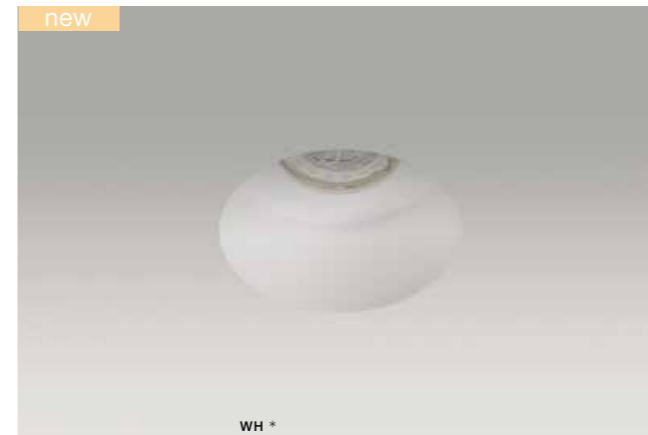

HERA GIPS SQUARE

Downlights

HERA GIPS ROUND

Downlights

HERA GIPS SQUARE S WH

bulb not included

product code – look AZ	connect 1x ES111 MAX 50W or ADAP111
metal/glass	connect GU10 1x Max 40W
IP20	installation place
group energy label	inlet opening

COLOUR / NEW INDEX NO.

WHITE (WH) **AZ3466**

HERA GIPS SQUARE M WH

bulb not included

product code – look AZ	connect 1x ES111 MAX 50W or ADAP111
metal/glass	connect GU10 1x Max 40W
IP20	installation place
group energy label	inlet opening

COLOUR / NEW INDEX NO.

WHITE (WH) **AZ3467**

HERA GIPS ROUND M

bulb not included

product code – look AZ	connect 1x ES111 MAX 50W or ADAP111
metal/glass	connect GU10 1x Max 40W
IP20	installation place
group energy label	inlet opening

COLOUR / NEW INDEX NO.

WHITE (WH) **AZ3465**

HERA GIPS ROUND S

bulb not included

product code – look AZ	connect 1x ES111 MAX 50W or ADAP111
metal/glass	connect GU10 1x Max 40W
IP20	installation place
group energy label	inlet opening