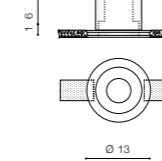

COLOUR / NEW INDEX NO.

WHITE (WH) **AZ3467**

HERA GIPS ROUND M

bulb not included

product code – look AZ	connect 1x ES111 MAX 50W or ADAP111
metal/glass	connect GU10 1x Max 40W
IP20	installation place
group energy label	inlet opening

COLOUR / NEW INDEX NO.

WHITE (WH) **AZ3465**

HERA GIPS ROUND S

bulb not included

product code – look AZ	connect 1x ES111 MAX 50W or ADAP111
metal/glass	connect GU10 1x Max 40W
IP20	installation place
group energy label	inlet opening