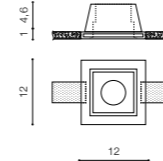

COLOUR / NEW INDEX NO.

WHITE (WH) **AZ3466**

HERA GIPS SQUARE M WH

bulb not included

product code – look AZ	connect 1x ES111 MAX 50W or ADAP111
metal/glass	connect GU10 1x Max 40W
IP20	installation place
group energy label	inlet opening

COLOUR / NEW INDEX NO.

WHITE (WH) **AZ3467**

HERA GIPS ROUND M

bulb not included

product code – look AZ	connect 1x ES111 MAX 50W or ADAP111
metal/glass	connect GU10 1x Max 40W
IP20	installation place
group energy label	inlet opening