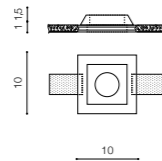

HERA GIPS SQUARE

Downlights

HERA GIPS ROUND

Downlights

HERA GIPS SQUARE S WH

bulb not included

product code – look AZ	connect 1x ES111 MAX 50W or ADAP111
metal/glass	connect GU10 1x Max 40W
IP20	installation place
group energy label	inlet opening

COLOUR / NEW INDEX NO.

WHITE (WH) **AZ3466**

HERA GIPS SQUARE M WH

bulb not included

product code – look AZ	connect 1x ES111 MAX 50W or ADAP111
metal/glass	connect GU10 1x Max 40W
IP20	installation place
group energy label	inlet opening

COLOUR / NEW INDEX NO.

WHITE (WH) **AZ3467**

HERA GIPS ROUND M

bulb not included

product code – look AZ	connect 1x ES111 MAX 50W or ADAP111
metal/glass	connect GU10 1x Max 40W
IP20	installation place
group energy label	inlet opening