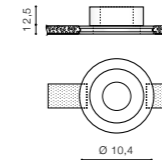

* - EXPLANATION SHORTCUT PAGE 2 (E)