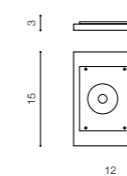

* - EXPLANATION SHORTCUT PAGE 2 (E)