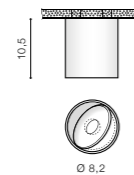

**BOSTON**

Exposed downlights

**BOSTON TUBE**

LED integrated	
product code – look <b>AZ</b>	LED 10W 810lm CCT 3000K
aluminium	
IP20	installation place
group energy label	inlet opening

COLOUR / NEW INDEX NO.

- WHITE (WH) ..... **AZ3469**
- BLACK (BK) ..... **AZ3468**

\* - EXPLANATION SHORTCUT PAGE 2 (E)

**BOSTON**

Exposed downlights

**BOSTON SINGLE**

LED integrated	
product code – look <b>AZ</b>	LED 10W 810lm CCT 3000K
aluminium	
IP20	installation place
group energy label	inlet opening

COLOUR / NEW INDEX NO.

- BLACK (BK) ..... **AZ3543**
- WHITE (WH) ..... **AZ3542**

**BOSTON DOUBLE**

LED integrated	
product code – look <b>AZ</b>	2x LED 10W 810lm CCT 3000K
aluminium	
IP20	installation place
group energy label	inlet opening