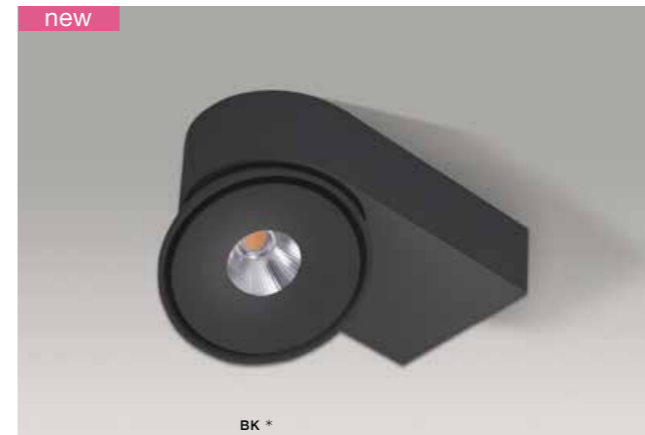

**BOSTON**

Exposed downlights

**BOSTON TUBE**

LED integrated	
product code – look <b>AZ</b>	LED 10W 810lm CCT 3000K
aluminium	
IP20	installation place
group energy label	inlet opening

COLOUR / NEW INDEX NO.

- WHITE (WH) ..... **AZ3469**
- BLACK (BK) ..... **AZ3468**

\* - EXPLANATION SHORTCUT PAGE 2 (E)

**BOSTON**

Exposed downlights

**BOSTON SINGLE**

LED integrated	
product code – look <b>AZ</b>	LED 10W 810lm CCT 3000K
aluminium	
IP20	installation place
group energy label	inlet opening

COLOUR / NEW INDEX NO.

- BLACK (BK) ..... **AZ3543**
- WHITE (WH) ..... **AZ3542**

**BOSTON DOUBLE**

LED integrated	
product code – look <b>AZ</b>	2x LED 10W 810lm CCT 3000K
aluminium	
IP20	installation place
group energy label	inlet opening