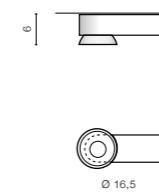

BOSTON DOUBLE

LED integrated	
product code – look AZ	2x LED 10W 810lm CCT 3000K
aluminium	
IP20	installation place
group energy label	inlet opening

COLOUR / NEW INDEX NO.

- ☒ BLACK (BK) **AZ3545**
- ☐ WHITE (WH) **AZ3544**