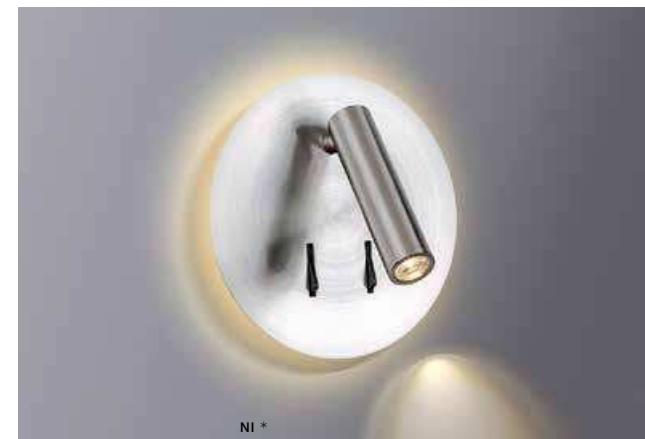

**VERA**

212

Indoor wall lamps

**FILL R 5W 3000K / 4000K**

LED integrated

product code – look <b>AZ</b>	LED 6W+3W 510lm+255lm 3000K	<b>LED</b>
aluminium		
IP20	installation place	
group energy label <a href="#">EE 7</a>		

COLOUR / NEW INDEX NO.

- BLACK (BK) ..... **AZ3201**

**FARO**

213

Indoor wall lamps

**FARO**

LED integrated

product code – look <b>AZ</b>	LED 6W 420lm + LED 3W 250lm 3000K	<b>LED</b>
metal / aluminium		
IP20	installation place	
group energy label <a href="#">EE 4</a>		

COLOUR / NEW INDEX NO.

- SATIN NICKEL (NI) ..... **AZ2552**
- CHROME (CH) ..... **AZ2424**
- BLACK (BK) ..... **AZ3204**

\* - EXPLANATION SHORTCUT PAGE 2 (E)