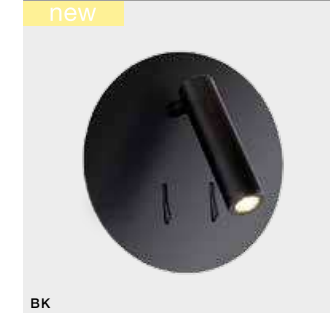

**VERA**

212

Indoor wall lamps

**FILL R 5W 3000K / 4000K**

LED integrated

product code – look <b>AZ</b>	LED 6W+3W 510lm+255lm 3000K	<b>LED</b>
aluminium		
IP20	installation place	
group energy label <a href="#">EE 7</a>		

COLOUR / NEW INDEX NO.

- BLACK (BK) ..... **AZ3201**

**FARO**

213

Indoor wall lamps

**FARO**

LED integrated

product code – look <b>AZ</b>	LED 6W 420lm + LED 3W 250lm 3000K	<b>LED</b>
metal / aluminium		
IP20	installation place	
group energy label <a href="#">EE 4</a>		

COLOUR / NEW INDEX NO.

- SATIN NICKEL (NI) ..... **AZ2552**
- CHROME (CH) ..... **AZ2424**
- BLACK (BK) ..... **AZ3204**

\* - EXPLANATION SHORTCUT PAGE 2 (E)