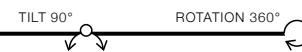

**VERA**

212

Indoor wall lamps

**FILL R 5W 3000K / 4000K**

LED integrated

product code – look <b>AZ</b>	LED 6W+3W 510lm+255lm 3000K	<b>LED</b>
aluminium		
IP20	installation place	
group energy label <a href="#">EE 7</a>		

COLOUR / NEW INDEX NO.

- BLACK (BK) ..... **AZ3201**

**FARO**

213

Indoor wall lamps

**FARO**

LED integrated

product code – look <b>AZ</b>	LED 6W 420lm + LED 3W 250lm 3000K	<b>LED</b>
metal / aluminium		
IP20	installation place	
group energy label <a href="#">EE 4</a>		