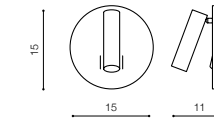

COLOUR / NEW INDEX NO.

- BLACK (BK) ..... **AZ3201**

**FARO**

213

Indoor wall lamps

**FARO**

LED integrated

product code – look <b>AZ</b>	LED 6W 420lm + LED 3W 250lm 3000K	<b>LED</b>
metal / aluminium		
IP20	installation place	
group energy label <a href="#">EE 4</a>		

COLOUR / NEW INDEX NO.

- SATIN NICKEL (NI) ..... **AZ2552**
- CHROME (CH) ..... **AZ2424**
- BLACK (BK) ..... **AZ3204**

\* - EXPLANATION SHORTCUT PAGE 2 (E)