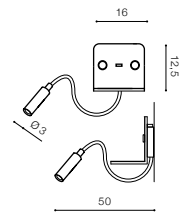

**VERA**

212

Indoor wall lamps

**FILL R 5W 3000K / 4000K**

LED integrated

product code – look <b>AZ</b>	LED 6W+3W 510lm+255lm 3000K	<b>LED</b>
aluminium		
IP20	installation place	
group energy label <a href="#">EE 7</a>		

COLOUR / NEW INDEX NO.

- BLACK (BK) ..... **AZ3201**

**FARO**

213

Indoor wall lamps

**FARO**

LED integrated

product code – look <b>AZ</b>	LED 6W 420lm + LED 3W 250lm 3000K	<b>LED</b>
metal / aluminium		
IP20	installation place	
group energy label <a href="#">EE 4</a>		

COLOUR / NEW INDEX NO.

- SATIN NICKEL (NI) ..... **AZ2552**
- CHROME (CH) ..... **AZ2424**
- BLACK (BK) ..... **AZ3204**

\* - EXPLANATION SHORTCUT PAGE 2 (E)