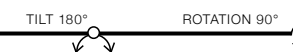

COLOUR / NEW INDEX NO.

- BLACK (BK) ..... **AZ3201**

**FARO**

213

Indoor wall lamps

**FARO**

LED integrated

product code – look <b>AZ</b>	LED 6W 420lm + LED 3W 250lm 3000K	<b>LED</b>
metal / aluminium		
IP20	installation place	
group energy label <a href="#">EE 4</a>		

COLOUR / NEW INDEX NO.

- SATIN NICKEL (NI) ..... **AZ2552**
- CHROME (CH) ..... **AZ2424**
- BLACK (BK) ..... **AZ3204**

\* - EXPLANATION SHORTCUT PAGE 2 (E)