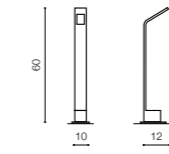

AGAPE 80

LED integrated

product code – look AZ	LED 6W 480lm 3000K
acrylic / aluminium	
IP54	installation place
group energy label EE 7	

COLOUR / NEW INDEX NO.

DARK GREY (DGR) **AZ3483**