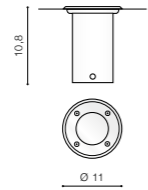

**HYDE IP54**

Outdoor wall lamps

**AGAPE IP54**

Outdoor wall lamps

**HYDE OVAL**

bulb not included

product code – look <b>AZ</b>	LED GU10 1x MAX 35W
metal / glass	
IP54	installation place
group energy label <a href="#">EE 2</a>	inlet opening $\varnothing$ 5cm

COLOUR / NEW INDEX NO.

CHROME (CH) . . . . . **AZ3325**

**HYDE SQUARE**

bulb not included

product code – look <b>AZ</b>	LED GU10 1x MAX 35W
metal / glass	
IP54	installation place
group energy label <a href="#">EE 2</a>	inlet opening $\varnothing$ 5cm