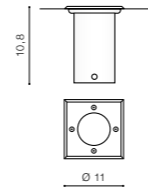

AGAPE 60

LED integrated

product code – look AZ	LED 6W 480lm 3000K
acrylic / aluminium	
IP54	installation place
group energy label EE 7	

COLOUR / NEW INDEX NO.

DARK GREY (DGR) **AZ3482**