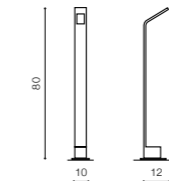

* - EXPLANATION SHORTCUT PAGE 2 (E)