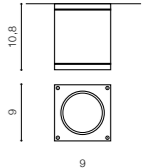

* - EXPLANATION SHORTCUT PAGE 2 (E)

221

Outdoor wall lamps