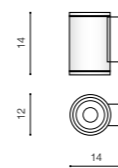

- DARK GREY (DGR) . . . . . **AZ3313**
- BLACK (BK) . . . . . **AZ3314**
- WHITE (WH) . . . . . **AZ3315**
- BRIGHT GREY (BGR) . . . . . **AZ3316**

**JOE WALL 1** DGR \*

bulb not included	
product code – look <b>AZ</b>	LED GU10 1x MAX 35W
metal / glass	
IP54	installation place
group energy label <a href="#">EE 2</a>	

COLOUR / NEW INDEX NO.

- DARK GREY (DGR) . . . . . **AZ3317**
- BLACK (BK) . . . . . **AZ3318**

**JOE WALL 2** BK \*

bulb not included	
product code – look <b>AZ</b>	LED GU10 2x MAX 35W
metal / glass	
IP54	installation place
group energy label <a href="#">EE 2</a>	