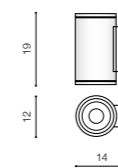

COLOUR / NEW INDEX NO.

- DARK GREY (DGR) . . . . . **AZ3317**
- BLACK (BK) . . . . . **AZ3318**

**JOE WALL 2** BK \*

bulb not included	
product code – look <b>AZ</b>	LED GU10 2x MAX 35W
metal / glass	
IP54	installation place
group energy label <a href="#">EE 2</a>	

COLOUR / NEW INDEX NO.

- DARK GREY (DGR) . . . . . **AZ3319**
- BLACK (BK) . . . . . **AZ3320**

**JOE SQUARE** DGR \*

bulb not included	
product code – look <b>AZ</b>	LED GU10 1x MAX 35W
metal / glass	
IP54	installation place
group energy label <a href="#">EE 2</a>	