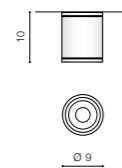

JOE IP54

220

Outdoor wall lamps

**JOE TUBE** DGR \*

bulb not included	
product code – look <b>AZ</b>	LED GU10 1x MAX 35W
metal / glass	
IP54	installation place
group energy label <a href="#">EE 2</a>	

COLOUR / NEW INDEX NO.

- DARK GREY (DGR) . . . . . **AZ3313**
- BLACK (BK) . . . . . **AZ3314**
- WHITE (WH) . . . . . **AZ3315**
- BRIGHT GREY (BGR) . . . . . **AZ3316**

**JOE WALL 1** DGR \*

bulb not included	
product code – look <b>AZ</b>	LED GU10 1x MAX 35W
metal / glass	
IP54	installation place
group energy label <a href="#">EE 2</a>	

COLOUR / NEW INDEX NO.

- DARK GREY (DGR) . . . . . **AZ3317**
- BLACK (BK) . . . . . **AZ3318**

**JOE WALL 2** BK \*

bulb not included	
product code – look <b>AZ</b>	LED GU10 2x MAX 35W
metal / glass	
IP54	installation place
group energy label <a href="#">EE 2</a>	