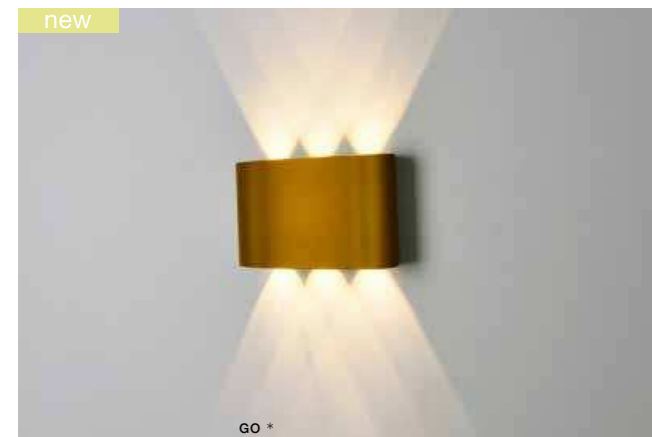

**GINNA IP54**

Outdoor wall lamps

**GAMBINO IP54**

Outdoor wall lamps

**GINNA 3** LED integrated

product code – look <b>AZ</b>	LED 6W 480lm 3000K	<b>LED</b>
aluminium		
IP54	installation place	
group energy label <a href="#">EE 7</a>		

COLOUR / NEW INDEX NO.

- BLACK (BK) ..... **AZ3484**
- GOLD (GO) ..... **AZ3485**

**GAMBINO** LED integrated

product code – look <b>AZ</b>	LED 6W 480 lm 3000K	<b>LED</b>
metal / aluminium		
IP54	installation place	
group energy label <a href="#">EE 4</a>		

COLOUR / NEW INDEX NO.

- WHITE (WH) ..... **AZ0950**
- BRIGHT GREY (BGR) ..... **AZ0958**
- DARK GREY (DGR) ..... **AZ0957**

TWO ADJUSTABLE LIGHT ANGLE TILT 90°

**GAMBINO 2** LED integrated

product code – look <b>AZ</b>	LED x2 6W 480 lm 3000K	<b>LED</b>
metal / aluminium		
IP54	installation place	
group energy label <a href="#">EE 4</a>		

COLOUR / NEW INDEX NO.

- WHITE (WH) ..... **AZ1882**

EIGHT ADJUSTABLE LIGHT ANGLE TILT 90°

\* - EXPLANATION SHORTCUT PAGE 2 (E)