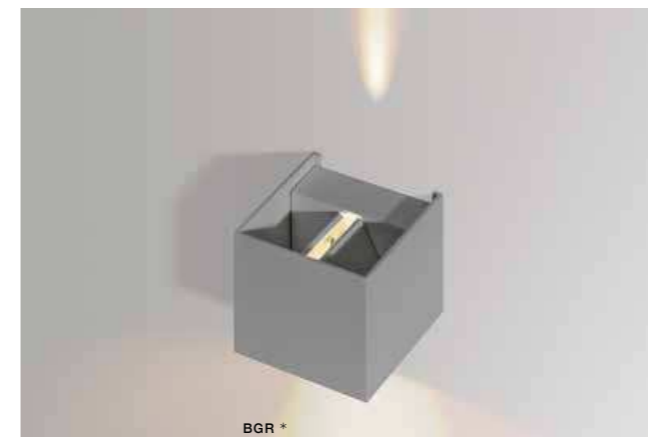

**GINNA IP54**

Outdoor wall lamps

**GAMBINO IP54**

Outdoor wall lamps

**GINNA 3** LED integrated

product code – look <b>AZ</b>	LED 6W 480lm 3000K	<b>LED</b>
aluminium		
IP54	installation place	
group energy label <a href="#">EE 7</a>		

COLOUR / NEW INDEX NO.

- BLACK (BK) ..... **AZ3484**
- GOLD (GO) ..... **AZ3485**

**GAMBINO** LED integrated

product code – look <b>AZ</b>	LED 6W 480 lm 3000K	<b>LED</b>
metal / aluminium		
IP54	installation place	
group energy label <a href="#">EE 4</a>		

COLOUR / NEW INDEX NO.

- WHITE (WH) ..... **AZ0950**
- BRIGHT GREY (BGR) ..... **AZ0958**
- DARK GREY (DGR) ..... **AZ0957**

TWO ADJUSTABLE LIGHT ANGLE TILT 90°

**GAMBINO 2** LED integrated

product code – look <b>AZ</b>	LED x2 6W 480 lm 3000K	<b>LED</b>
metal / aluminium		
IP54	installation place	
group energy label <a href="#">EE 4</a>		

COLOUR / NEW INDEX NO.

- WHITE (WH) ..... **AZ1882**

EIGHT ADJUSTABLE LIGHT ANGLE TILT 90°

\* - EXPLANATION SHORTCUT PAGE 2 (E)