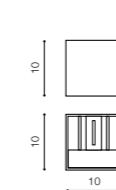

COLOUR / NEW INDEX NO.

- WHITE (WH) ..... **AZ0950**
- BRIGHT GREY (BGR) ..... **AZ0958**
- DARK GREY (DGR) ..... **AZ0957**

TWO ADJUSTABLE LIGHT ANGLE TILT 90°

**GAMBINO 2** LED integrated

product code – look <b>AZ</b>	LED x2 6W 480 lm 3000K	<b>LED</b>
metal / aluminium		
IP54	installation place	
group energy label <a href="#">EE 4</a>		