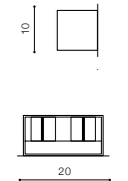

COLOUR / NEW INDEX NO.

- WHITE (WH) ..... **AZ0950**
- BRIGHT GREY (BGR) ..... **AZ0958**
- DARK GREY (DGR) ..... **AZ0957**

TWO ADJUSTABLE LIGHT ANGLE TILT 90°

**GAMBINO 2** LED integrated

product code – look <b>AZ</b>	LED x2 6W 480 lm 3000K	<b>LED</b>
metal / aluminium		
IP54	installation place	
group energy label <a href="#">EE 4</a>		

COLOUR / NEW INDEX NO.

- WHITE (WH) ..... **AZ1882**

EIGHT ADJUSTABLE LIGHT ANGLE TILT 90°

\* - EXPLANATION SHORTCUT PAGE 2 (E)