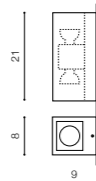

* - EXPLANATION SHORTCUT PAGE 2 (E)