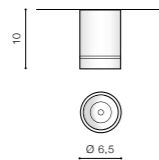

**BILL**

Exposed downlights

**BILL 10W**

LED integrated

product code – look <b>AZ</b>	LED 10W 850lm 4000K	
aluminium		
IP20	installation place	
group energy label		

COLOUR / NEW INDEX NO.

- WHITE (WH) ..... **AZ3375**
- BLACK (BK) ..... **AZ3376**

\* - EXPLANATION SHORTCUT PAGE 2 (E)

**LINA**

Exposed downlights

**LINA**

LED integrated

product code – look <b>AZ</b>	LED 2W 170lm 3000K	
aluminium		
IP20	installation place	
group energy label	inlet opening	Ø 5cm