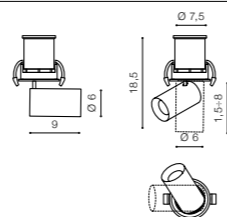

LUNA 15W DIM

Exposed downlights

LUNA 15W DIM

LED integrated

product code – look AZ	LED 15W 1270lm	
metal / aluminium	3000K RA>90 dimm	
IP20	installation place	
group energy label	inlet opening	Ø 8,5cm

COLOUR / NEW INDEX NO.

WHITE / BLACK (WH / BK) **AZ2828**

BLACK / BLACK (BK / BK) **AZ2829**

* - EXPLANATION SHORTCUT PAGE 2 (E)

LUNA 7W

Exposed downlights

LUNA 7W

LED integrated

product code – look AZ	LED 7W 595lm 3000K	
aluminium		
IP20	installation place	
group energy label	inlet opening	Ø 7cm