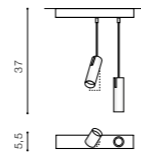

LENS

40

Exposed downlights

LENS 2

product code – look AZ	LED GU10 2xMax 35W	bulb not included ☒
aluminium		
IP20	installation place ☒	
group energy label ☒		

COLOUR / NEW INDEX NO.

- ☒ WHITE / WHITE (WH/WH) **AZ3519**
- ☒ BLACK / BLACK (BK/BK) **AZ3520**
- ☒ BLACK / GOLD (BK/GO) **AZ3521**

AZZARDO PATENT EU

* - EXPLANATION SHORTCUT PAGE 310

ARO

41

Exposed downlights

ARO

product code – look AZ	connect GU10 1x Max 50W	bulb not included ☒
aluminium		
IP54	installation place ☒	
group energy label ☒		

COLOUR / NEW INDEX NO.

- ☒ CHROME (CH) **AZ1360**
- ☒ WHITE (WH) **AZ2559**
- ☒ BLACK (BK) **AZ2558**