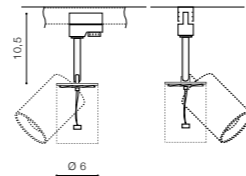

EREBUS TRACK

bulb not included

product code – look AZ	LED GU10 1xMax 35W	
aluminium		
IP20	installation place: Track Electric 3 Line	
group energy label		

COLOUR / NEW INDEX NO.

- ☐ WHITE (WH) **AZ3390**
- ☒ BLACK (BK) **AZ3391**