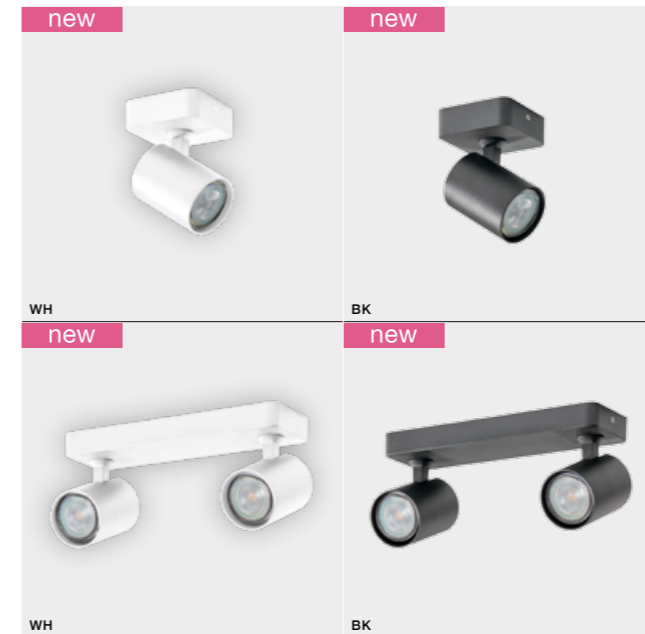

EREBUS TRACK

Exposed downlights

EREBUS TRACK

bulb not included

product code – look AZ	LED GU10 1xMax 35W	
aluminium		
IP20	installation place: Track Electric 3 Line	
group energy label		

COLOUR / NEW INDEX NO.

- WHITE (WH) **AZ3390**
- BLACK (BK) **AZ3391**

EREBUS TUBE

TUBE 14

- WHITE (WH) **AZ3383**
- BLACK (BK) **AZ3384**
- GOLD (GO) **AZ3385**

TUBE 21

- WHITE (WH) **AZ3386**
- BLACK (BK) **AZ3387**
- GOLD (GO) **AZ3388**

* EXPLANATION SHORTCUT PAGE 218

EXO

Exposed downlights

EXO 1

bulb not included

product code – look AZ	LED connect GU10 1x Max 35W	
aluminium		
IP20	installation place	
group energy label		

COLOUR / NEW INDEX NO.

- BLACK (BK) **AZ3193**
- WHITE (WH) **AZ3194**

EXO 2

bulb not included

product code – look AZ	LED connect GU10 2x Max 35W	
aluminium		
IP20	installation place	
group energy label		

COLOUR / NEW INDEX NO.