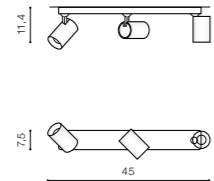

EXO

Exposed downlights

EXO 3

bulb not included

product code – look AZ	LED connect GU10 3x Max 35W	<input checked="" type="checkbox"/>
aluminium		
IP20	installation place	<input checked="" type="checkbox"/>
group energy label EE 2		

COLOUR / NEW INDEX NO.

- BLACK (BK) **AZ3197**
- WHITE (WH) **AZ3198**

* - EXPLANATION SHORTCUT PAGE 2 (E)

EXO TRACK

Exposed downlights

EXO TRACK

bulb not included

product code – look AZ	LED connect GU10 3x Max 35W	<input checked="" type="checkbox"/>
aluminium		
IP20	installation place: Track Electric 3 Line	<input checked="" type="checkbox"/>
group energy label EE 2		