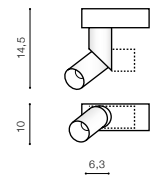

SANTOS EXPOSED ROUND

LED integrated

product code – look AZ	LED 12W 1020lm 3000K	
aluminium		
IP20	installation place	
group energy label		

COLOUR / NEW INDEX NO.

- WHITE (WH) **AZ3508**
- BLACK (BK) **AZ3509**