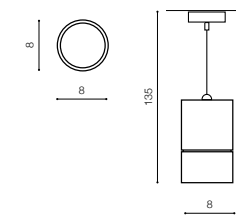

- WHITE (WH) . . . . . **AZ3508**
- BLACK (BK) . . . . . **AZ3509**

\* - EXPLANATION SHORTCUT PAGE 2 (E)

**AZzardo**

**RAFFAEL**

63

Exposed downlights

**RAFFAEL**

bulb not included

product code – look <b>AZ</b>	LED connect GU10 1x Max 50W	
aluminium		
IP20	installation place	
group energy label		

COLOUR / NEW INDEX NO.

- CHROME (CH) . . . . . **AZ1624**
- WHITE (WH) . . . . . **AZ1623**
- GOLD (GO) . . . . . **AZ1625**
- BRUSHED COPPER (BCO) . . . . . **AZ1626**
- BLACK (BK) . . . . . **AZ3497**