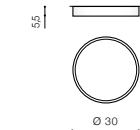

MONZA II R 60 3000K/ 4000K DIMM

LED integrated

product code – look AZ	LED 90W 7520lm 3000K DIMM	
acrylic / aluminium	LED 90W 7520lm 4000K DIMM	
IP20	installation place	
group energy label		

COLOUR / NEW INDEX NO.

- ☐ 3000K WHITE (WH) **AZ3679**
- ☒ 3000K BLACK (BK) **AZ3678**
- ☐ 4000K WHITE (WH) **AZ3681**
- ☒ 4000K BLACK (BK) **AZ3680**