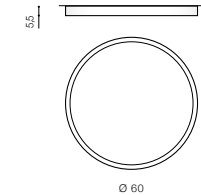

MONZA II R 40 3000K/ 4000K DIMM

LED integrated

product code – look AZ	LED 46W 4508lm 3000K DIMM	
acrylic / aluminium	LED 46W 4508lm 4000K DIMM	
IP20	installation place	
group energy label		

COLOUR / NEW INDEX NO.

- ☐ 3000K WHITE (WH) **AZ3799**
- ☒ 3000K BLACK (BK) **AZ3798**
- ☐ 4000K WHITE (WH) **AZ3801**
- ☒ 4000K BLACK (BK) **AZ3800**