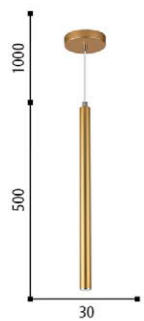

4280-46
 ∅ 690
 ↓ 530
 ⚡ G4
 220V
 6 x 3W
 IP20
 metal, glass

4281-46
 ∅ 560
 ↓ 440
 ⚡ G9
 220V
 6 x 5W
 IP20
 metal, glass

7174-31
 ∅ 30
 ↓ 1500
 ⚡ LED
 3W
 3000K
 225LM
 class A
 IP20
 metal, acrylic

7175-31
 ∅ 30
 ↓ 1500
 ⚡ LED
 3W
 3000K
 225LM
 class A
 IP20
 metal, acrylic

7176-31
 ∅ 30
 ↓ 1500
 ⚡ LED
 3W
 3000K
 225LM
 class A
 IP20
 metal, acrylic

4451-31
 ∅ 100
 ↓ 1230
 ⚡ LED
 10W
 4000K
 450LM
 class A
 IP20
 metal, acrylic

2326-31
 ∅ 50
 ↓ 1345
 ⚡ LED
 3+3W
 4000K
 170LM
 class A
 IP20
 metal, acrylic

3589-31
 ∅ 40
 ↓ 1400
 ⚡ LED
 9+3W
 4200K
 540LM
 class A
 IP20
 aluminum