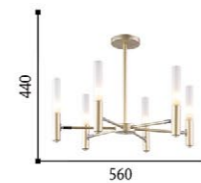

4280-46
 ∅ 690
 ↓ 530
 ⚡ G4
 220V
 6 x 3W
 IP20
 metal, glass

4281-46
 ∅ 560
 ↓ 440
 ⚡ G9
 220V
 6 x 5W
 IP20
 metal, glass

7174-31
 ∅ 30
 ↓ 1500
 ⚡ LED
 3W
 3000K
 225LM
 class A
 IP20
 metal, acrylic

7175-31
 ∅ 30
 ↓ 1500
 ⚡ LED
 3W
 3000K
 225LM
 class A
 IP20
 metal, acrylic

7176-31
 ∅ 30
 ↓ 1500
 ⚡ LED
 3W
 3000K
 225LM
 class A
 IP20
 metal, acrylic

4451-31
 ∅ 100
 ↓ 1230
 ⚡ LED
 10W
 4000K
 450LM
 class A
 IP20
 metal, acrylic

2326-31
 ∅ 50
 ↓ 1345
 ⚡ LED
 3+3W
 4000K
 170LM
 class A
 IP20
 metal, acrylic

3589-31
 ∅ 40
 ↓ 1400
 ⚡ LED
 9+3W
 4200K
 540LM
 class A
 IP20
 aluminum