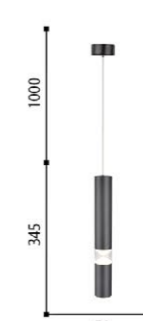

4280-46
 ∅ 690
 ↓ 530
 ⚡ G4
 220V
 6 x 3W
 IP20
 metal, glass

4281-46
 ∅ 560
 ↓ 440
 ⚡ G9
 220V
 6 x 5W
 IP20
 metal, glass

7174-31
 ∅ 30
 ↓ 1500
 ⚡ LED
 3W
 3000K
 225LM
 class A
 IP20
 metal, acrylic

7175-31
 ∅ 30
 ↓ 1500
 ⚡ LED
 3W
 3000K
 225LM
 class A
 IP20
 metal, acrylic

7176-31
 ∅ 30
 ↓ 1500
 ⚡ LED
 3W
 3000K
 225LM
 class A
 IP20
 metal, acrylic

4451-31
 ∅ 100
 ↓ 1230
 ⚡ LED
 10W
 4000K
 450LM
 class A
 IP20
 metal, acrylic

2326-31
 ∅ 50
 ↓ 1345
 ⚡ LED
 3+3W
 4000K
 170LM
 class A
 IP20
 metal, acrylic

3589-31
 ∅ 40
 ↓ 1400
 ⚡ LED
 9+3W
 4200K
 540LM
 class A
 IP20
 aluminum