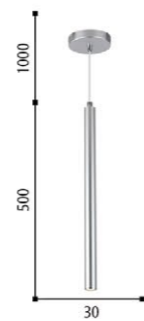

4280-46
 ∅ 690
 ↓ 530
 ⚡ G4
 220V
 6 x 3W
 IP20
 metal, glass

4281-46
 ∅ 560
 ↓ 440
 ⚡ G9
 220V
 6 x 5W
 IP20
 metal, glass

7174-31
 ∅ 30
 ↓ 1500
 ⚡ LED
 3W
 3000K
 225LM
 class A
 IP20
 metal, acrylic

7175-31
 ∅ 30
 ↓ 1500
 ⚡ LED
 3W
 3000K
 225LM
 class A
 IP20
 metal, acrylic

7176-31
 ∅ 30
 ↓ 1500
 ⚡ LED
 3W
 3000K
 225LM
 class A
 IP20
 metal, acrylic

4451-31
 ∅ 100
 ↓ 1230
 ⚡ LED
 10W
 4000K
 450LM
 class A
 IP20
 metal, acrylic

2326-31
 ∅ 50
 ↓ 1345
 ⚡ LED
 3+3W
 4000K
 170LM
 class A
 IP20
 metal, acrylic

3589-31
 ∅ 40
 ↓ 1400
 ⚡ LED
 9+3W
 4200K
 540LM
 class A
 IP20
 aluminum