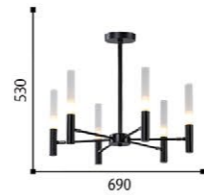

4280-46
 ∅ 690
 ↓ 530
 ⚡ G4
 220V
 6 x 3W
 IP20
 metal, glass

4281-46
 ∅ 560
 ↓ 440
 ⚡ G9
 220V
 6 x 5W
 IP20
 metal, glass

7174-31
 ∅ 30
 ↓ 1500
 ⚡ LED
 3W
 3000K
 225LM
 class A
 IP20
 metal, acrylic

7175-31
 ∅ 30
 ↓ 1500
 ⚡ LED
 3W
 3000K
 225LM
 class A
 IP20
 metal, acrylic

7176-31
 ∅ 30
 ↓ 1500
 ⚡ LED
 3W
 3000K
 225LM
 class A
 IP20
 metal, acrylic

4451-31
 ∅ 100
 ↓ 1230
 ⚡ LED
 10W
 4000K
 450LM
 class A
 IP20
 metal, acrylic

2326-31
 ∅ 50
 ↓ 1345
 ⚡ LED
 3+3W
 4000K
 170LM
 class A
 IP20
 metal, acrylic

3589-31
 ∅ 40
 ↓ 1400
 ⚡ LED
 9+3W
 4200K
 540LM
 class A
 IP20
 aluminum