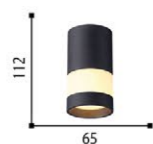

97112B
∅ 65
↑ 112
⚡ G5.3/ MR16
220V
9W
class A++, A+, A, B, C, D, E
IP20
metal, acrylic