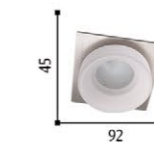

96112W
 ∅ 65
 ↑ 112
 ⚡ G5.3/ MR16
 220V
 9W
 class A++, A+, A, B, C, D, E
 IP20
 metal, acrylic

97112W
 ∅ 65
 ↑ 112
 ⚡ G5.3/ MR16
 220V
 9W
 class A++, A+, A, B, C, D, E
 IP20
 metal, acrylic

29129W
 ∅ 75
 ↑ 129
 ⚡ LED
 10W
 4000K
 650LM
 class A
 IP20
 aluminum

28120W
 ↑ 55
 ↓ 120
 ⚡ LED
 7W
 4000K
 350LM
 class A
 IP20
 aluminum

BL3593S CH
 ↑ 92
 ↓ 45
 ∅ 70
 ⚡ G5.3/ MR16
 220V
 9W
 class A++, A+, A, B, C, D, E
 IP20
 metal, acrylic

BL3593R CH
 ∅ 98
 ↑ 45
 ∅ 70
 ⚡ G5.3/ MR16
 220V
 9W
 class A++, A+, A, B, C, D, E
 IP20
 metal, acrylic