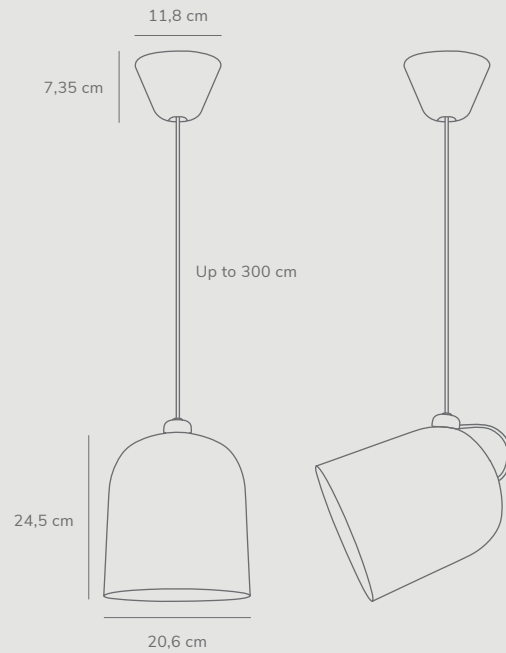

## Angle by Maria Berntsen

<b>Masterbox</b>	Qty 3
<b>Size</b>	Shade Ø: 20,6 cm, Shade H: 24,5 cm
<b>Material</b>	Metal/Plastic - Metal
<b>IP Class</b>	IP20, Class 2
<b>Cable</b>	Textile cable: White/Black/Grey 300 cm non replaceable
<b>Canopy</b>	Color: White/Black/Grey, Material: Plastic Ø: 11,8 cm, H: 7,35 cm
<b>Light source</b>	Fixed LED, Incl. 10W LED, Lumen 700, Kelvin 2200-2700, Life hours 30.000, RA 80, Beam angle 120°, Dimmable, 5 year LED guarantee

### Features

- Minimalistic shape and design
- Possible to position pendant in different angles
- Change position with magnet on the cord

## Angle by Maria Berntsen

<b>Masterbox</b>	Qty 3
<b>Size</b>	Shade Ø: 20,6 cm, Shade H: 24,5 cm
<b>Material</b>	Metal/Plastic - Metal
<b>IP Class</b>	IP20, Class 2
<b>Cable</b>	Textile cable: White/Black/Grey 300 cm non replaceable
<b>Canopy</b>	Color: White/Black/Grey, Material: Plastic Ø: 11,8 cm, H: 7,35 cm
<b>Light source</b>	E27, Max. 20W, Excl. light source, Dimmable with compatible bulb and wall switch