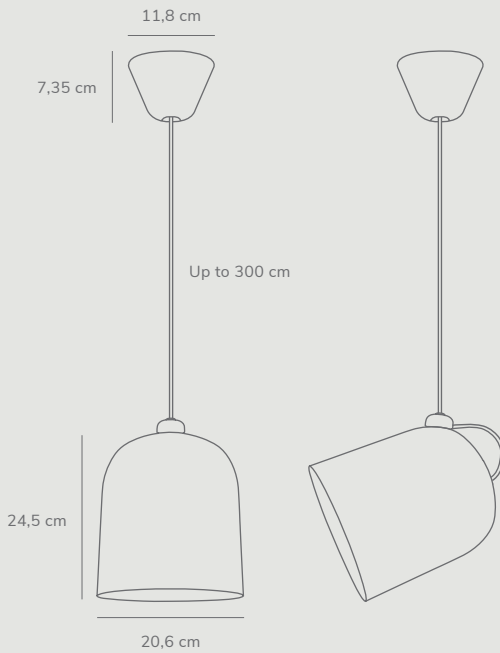

## Angle by Maria Berntsen

<b>Masterbox</b>	Qty 3
<b>Size</b>	Shade Ø: 20,6 cm, Shade H: 24,5 cm
<b>Material</b>	Metal/Plastic - Metal
<b>IP Class</b>	IP20, Class 2
<b>Cable</b>	Textile cable: White/Black/Grey 300 cm non replaceable
<b>Canopy</b>	Color: White/Black/Grey, Material: Plastic Ø: 11,8 cm, H: 7,35 cm
<b>Light source</b>	Fixed LED, Incl. 10W LED, Lumen 700, Kelvin 2200-2700, Life hours 30.000, RA 80, Beam angle 120°, Dimmable, 5 year LED guarantee

### Features

- Minimalistic shape and design
- Possible to position pendant in different angles
- Change position with magnet on the cord

## Angle by Maria Berntsen

<b>Masterbox</b>	Qty 3
<b>Size</b>	Shade Ø: 20,6 cm, Shade H: 24,5 cm
<b>Material</b>	Metal/Plastic - Metal
<b>IP Class</b>	IP20, Class 2
<b>Cable</b>	Textile cable: White/Black/Grey 300 cm non replaceable
<b>Canopy</b>	Color: White/Black/Grey, Material: Plastic Ø: 11,8 cm, H: 7,35 cm
<b>Light source</b>	E27, Max. 20W, Excl. light source, Dimmable with compatible bulb and wall switch