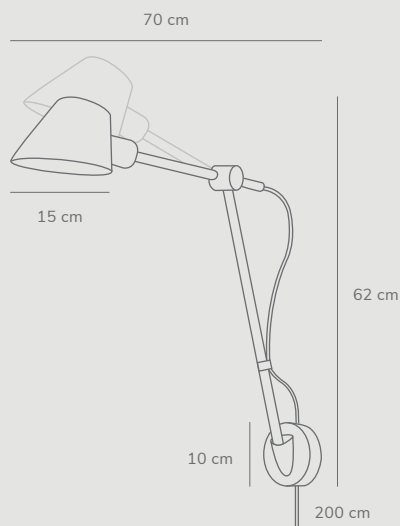

Grey
2020455010

Grey
2020445010

Stay Long Wall by Maria Berntsen

Masterbox	Qty 2
Size	H: 62 cm, D: 70 cm, Shade Ø: 15 cm, Pipe Ø: 1,6 cm, Base mount: Ø10 cm Base Ø: 20 cm
Material	Metal
IP Class	IP20, Class 2
Cable	Textile cable: Black/Grey 200 cm non replaceable Switch on fixture
Light source	E27, Max. 40W, Excl. light source

Features

Modern, yet timeless design
Adjustable lamp head and arm
Light both up and down

Stay Long Table by Maria Berntsen

Masterbox	Qty 2
Size	H: 68 cm, D: 58 cm, Shade Ø: 15 cm, Pipe Ø: 1,6 cm, Base Ø: 20 cm
Material	Metal
IP Class	IP20, Class 2
Cable	Textile cable: Black/Grey 250 cm non replaceable Switch on fixture
Light source	E27, Max. 40W, Excl. light source

Features

Modern, yet timeless design
Adjustable lamp head and arm
Light both up and down