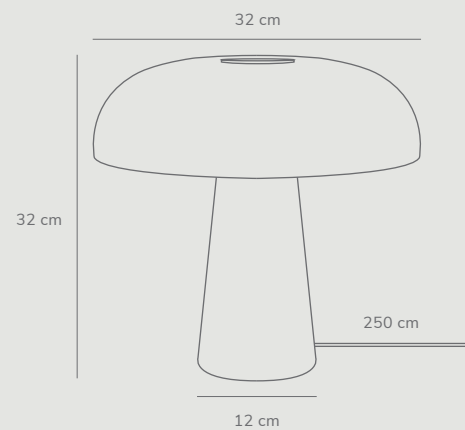

Grey
2020464010

Stay Floor by Maria Berntsen

Masterbox	Qty 1
Size	H: 135 cm, D: 58 cm, Shade Ø: 15 cm, Pipe Ø: 1,6 cm, Base Ø: 25 cm
Material	Metal
IP Class	IP20, Class 2
Cable	Textile cable: Black/Grey 250 cm non replaceable Switch on fixture
Light source	E27, Max. 40W, Excl. light source

Features

Modern, yet timeless design
Adjustable lamp head and arm
Light both up and down

Glossy by Maria Berntsen

Masterbox	Qty 2
Size	H: 32 cm, Ø: 32 cm, Base Ø: 12 cm
Material	Marble/Glass
IP Class	IP20, Class 2
Cable	Textile cable: White 250 cm non replaceable Switch on cable
Light source	E27, Max. 15W, Excl. light source