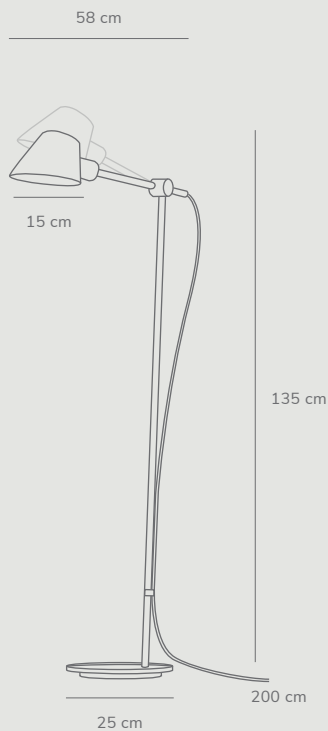

Grey
2020464010

Stay Floor by Maria Berntsen

Masterbox	Qty 1
Size	H: 135 cm, D: 58 cm, Shade Ø: 15 cm, Pipe Ø: 1,6 cm, Base Ø: 25 cm
Material	Metal
IP Class	IP20, Class 2
Cable	Textile cable: Black/Grey 250 cm non replaceable Switch on fixture
Light source	E27, Max. 40W, Excl. light source

Features

Modern, yet timeless design
Adjustable lamp head and arm
Light both up and down

Glossy by Maria Berntsen

Masterbox	Qty 2
Size	H: 32 cm, Ø: 32 cm, Base Ø: 12 cm
Material	Marble/Glass
IP Class	IP20, Class 2
Cable	Textile cable: White 250 cm non replaceable Switch on cable
Light source	E27, Max. 15W, Excl. light source