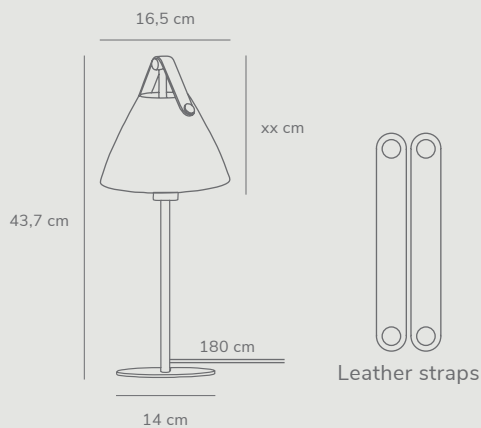

NEW

Brushed steel/Opal Glass
2020025001

Strap by Bjørn + Balle

Masterbox	Qty 3
Size	H: 43,7 cm, W: 16,5 cm, L: 16,5 cm, Shade Ø: 16,5 cm, Pipe Ø: 1,2 cm, Base Ø: 14 cm
Material	Metal/Glass
IP Class	IP20, Class 2
Cable	Textile cable: White 250 cm non replaceable Switch on cable
Light source	G9, Max. 25W, Excl. light source

Features

Material mix opalized glass, leather and metal
Incl. black and neutral coloured leather strap
Nordic style

NEW

Brushed steel/Opal Glass
2020013001

Strap 16 by Bjørn + Balle

Masterbox	Qty 3
Size	H: 17,1 cm, Shade Ø: 16,5 cm
Material	Glass
IP Class	IP20, Class 2
Cable	Textile cable: White 300 cm non replaceable
Canopy	Color: White, Material: Plastic Ø: 11,4 cm, H: 8,2 cm
Light source	G9, Max. 40W, Excl. light source,