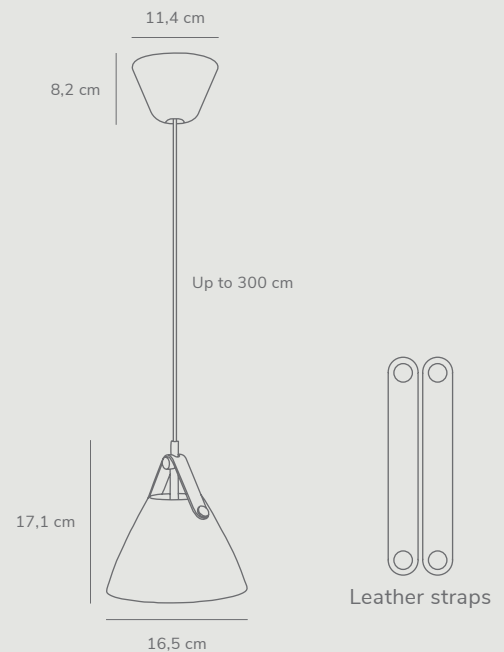

NEW

Brushed steel/Opal Glass
2020025001

Strap by Bjørn + Balle

Masterbox	Qty 3
Size	H: 43,7 cm, W: 16,5 cm, L: 16,5 cm, Shade Ø: 16,5 cm, Pipe Ø: 1,2 cm, Base Ø: 14 cm
Material	Metal/Glass
IP Class	IP20, Class 2
Cable	Textile cable: White 250 cm non replaceable Switch on cable
Light source	G9, Max. 25W, Excl. light source

Features

Material mix opalized glass, leather and metal
Incl. black and neutral coloured leather strap
Nordic style

NEW

Brushed steel/Opal Glass
2020013001

Strap 16 by Bjørn + Balle

Masterbox	Qty 3
Size	H: 17,1 cm, Shade Ø: 16,5 cm
Material	Glass
IP Class	IP20, Class 2
Cable	Textile cable: White 300 cm non replaceable
Canopy	Color: White, Material: Plastic Ø: 11,4 cm, H: 8,2 cm
Light source	G9, Max. 40W, Excl. light source,