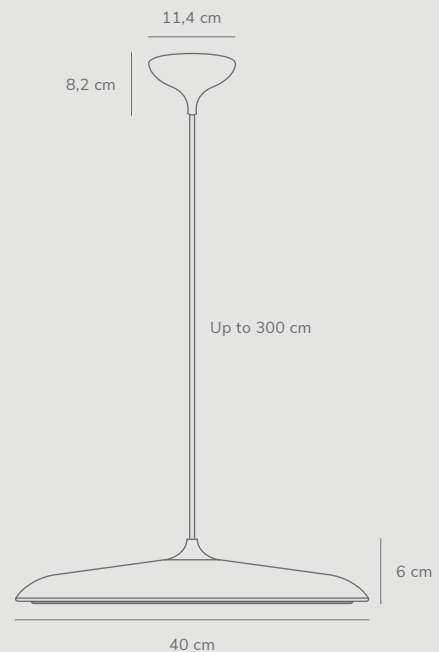

Artist 25 by Bønnelycke mdd

Masterbox	Qty 2
Size	Shade Ø: 25 cm, Shade H: 6 cm
Material	Metal/Plastic
IP Class	IP20, Class 2
Cable	Textile cable: Black/Grey 300 cm non replaceable
Canopy	Color: Black/Grey, Material: Plastic Ø: 11,4 cm, H: 8,2 cm
Light source	Fixed LED, Incl. 14W LED, Lumen 1.000, Kelvin 2700, Life hours 20.000, RA 80, Beam angle 120°, Dimmable, 5 year LED guarantee

Features

Modern classic
Slim and timeless design
BIM file available

Artist 40 by Bønnelycke mdd

Masterbox	Qty 1
Size	Shade Ø: 40 cm, Shade H: 6 cm
Material	Metal/Plastic
IP Class	IP20, Class 2
Cable	Textile cable: Black/Grey 300 cm non replaceable
Canopy	Color: Black/Grey, Material: Plastic Ø: 11,4 cm, H: 8,2 cm
Light source	Fixed LED, Incl. 24W LED, Lumen 1.600, Kelvin 2700, Life hours 20.000, RA 80, Beam angle 120°, Dimmable, 5 year LED guarantee