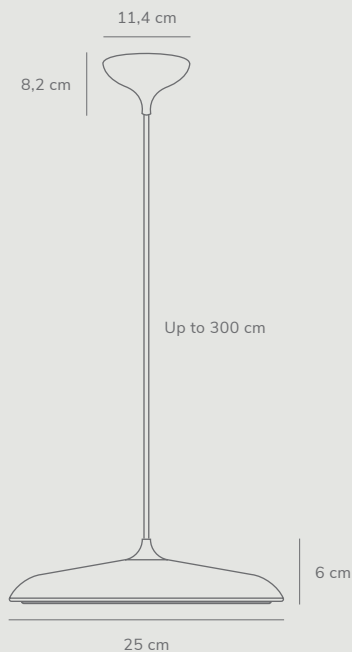

Artist 25 by Bønnelycke mdd

Masterbox	Qty 2
Size	Shade Ø: 25 cm, Shade H: 6 cm
Material	Metal/Plastic
IP Class	IP20, Class 2
Cable	Textile cable: Black/Grey 300 cm non replaceable
Canopy	Color: Black/Grey, Material: Plastic Ø: 11,4 cm, H: 8,2 cm
Light source	Fixed LED, Incl. 14W LED, Lumen 1.000, Kelvin 2700, Life hours 20.000, RA 80, Beam angle 120°, Dimmable, 5 year LED guarantee

Features

Modern classic
Slim and timeless design
BIM file available

Artist 40 by Bønnelycke mdd

Masterbox	Qty 1
Size	Shade Ø: 40 cm, Shade H: 6 cm
Material	Metal/Plastic
IP Class	IP20, Class 2
Cable	Textile cable: Black/Grey 300 cm non replaceable
Canopy	Color: Black/Grey, Material: Plastic Ø: 11,4 cm, H: 8,2 cm
Light source	Fixed LED, Incl. 24W LED, Lumen 1.600, Kelvin 2700, Life hours 20.000, RA 80, Beam angle 120°, Dimmable, 5 year LED guarantee