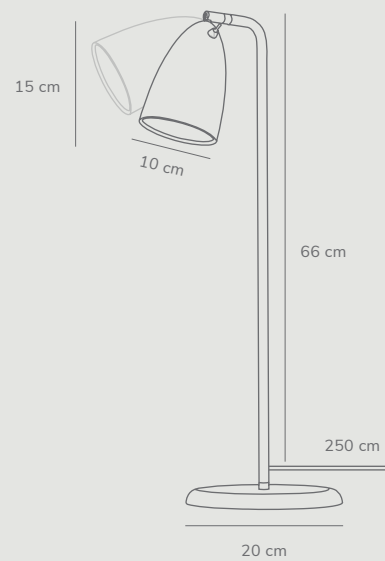

Features

- Minimalistic and timeless design
- Beautiful brass swivel tilt joint
- Satin matt finish
- BIM file available