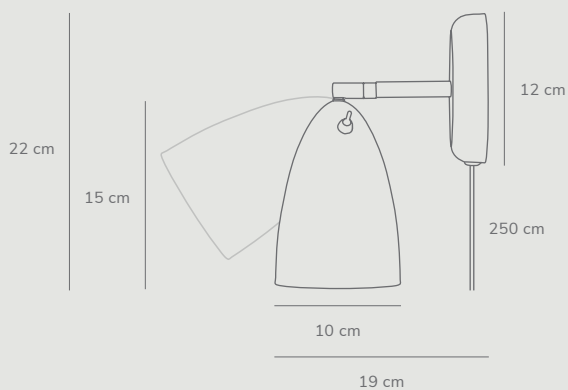

Nexus by Bønnelycke mdd

Masterbox	Qty 3
Size	D: 19 cm, Shade Ø: 10 cm, Pipe Ø: 12,7 cm, Tilt angle: 90°
Material	Metal/Plastic
IP Class	IP20, Class 2
Cable	Textile cable: White/Black 250 cm replaceable
Light source	GU10, Max. 6W, Excl. light source

Nexus 2.0 by Bønnelycke mdd

Masterbox	Qty 2
Size	H: 66 cm, Shade Ø: 10 cm, Base Ø: 20 cm, Tilt angle: 90°
Material	Metal/Plastic
IP Class	IP20, Class 2
Cable	Textile cable: White/Black 250 cm
Light source	GU10, Max. 6W, Excl. light source