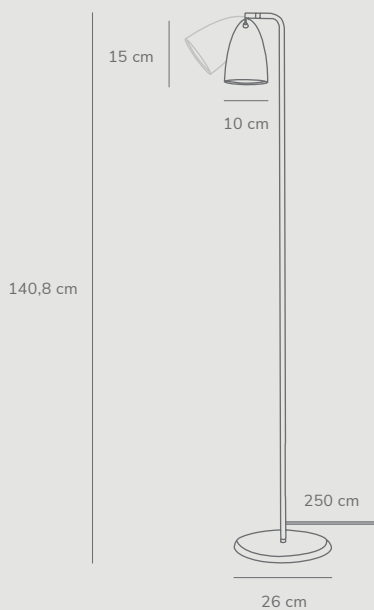

NEW

White
2020644001Black
2020644003Black
83213003

Nexus by Bønnelycke mdd

Masterbox	Qty 2
Size	H: 140,8 cm, Shade Ø: 10 cm, Pipe Ø: 12,7 cm, Base Ø: 26 cm, Tilt angle: 90°
Material	Metal/Plastic
IP Class	IP20, Class 2
Cable	Textile cable: White/Black 250 cm
Light source	GU10, Max. 6W, Excl. light source

Features

Minimalistic and timeless design
Beautiful brass swivel tilt joint
Satin matt finish
BIM file available

Spider by Bønnelycke mdd

Masterbox	Qty 2
Size	H: 47,5 cm, Shade Ø: 27,5 cm
Material	Metal
IP Class	IP20, Class 2
Cable	Textile cable: Black 300 cm non replaceable
Canopy	Color: Black, Material: Plastic Ø: 11,5 cm, H: 8,2 cm
Light source	GU10, Max. 8W, Incl. 4X1.5W LED, Lumen 4X480, Kelvin 2700, Life hours 20.000, RA 80, Dimmable Light source energy class A+