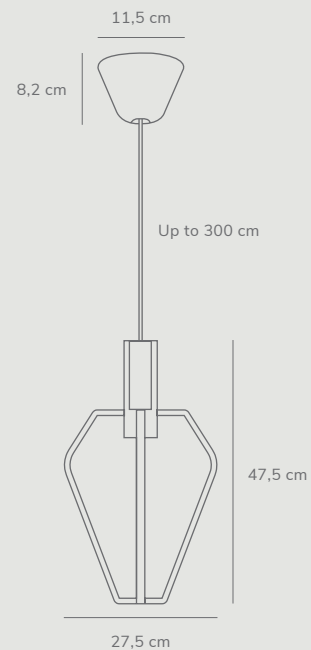

NEW

White
2020644001Black
2020644003Black
83213003

Nexus by Bønnelycke mdd

Masterbox	Qty 2
Size	H: 140,8 cm, Shade Ø: 10 cm, Pipe Ø: 12,7 cm, Base Ø: 26 cm, Tilt angle: 90°
Material	Metal/Plastic
IP Class	IP20, Class 2
Cable	Textile cable: White/Black 250 cm
Light source	GU10, Max. 6W, Excl. light source

Features

Minimalistic and timeless design
Beautiful brass swivel tilt joint
Satin matt finish
BIM file available

Spider by Bønnelycke mdd

Masterbox	Qty 2
Size	H: 47,5 cm, Shade Ø: 27,5 cm
Material	Metal
IP Class	IP20, Class 2
Cable	Textile cable: Black 300 cm non replaceable
Canopy	Color: Black, Material: Plastic Ø: 11,5 cm, H: 8,2 cm
Light source	GU10, Max. 8W, Incl. 4X1.5W LED, Lumen 4X480, Kelvin 2700, Life hours 20.000, RA 80, Dimmable Light source energy class A+