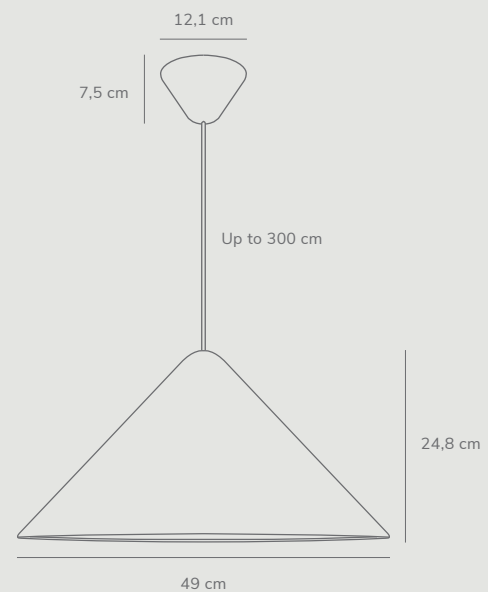

Features

Satin soft, matt surface
Diffuser creates a soft and glare-free light