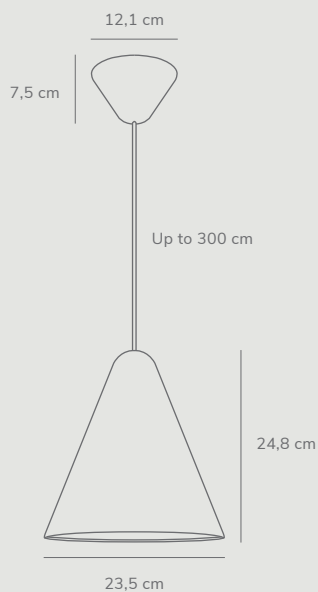

Black
2120503003

Black
2120523003

Nono™ 23,5 by Bønnelycke mdd

Masterbox	Qty 3
Size	H: 24,8 cm, W: 23,5 cm, L: 23,5 cm, Shade Ø: 23,5 cm
Material	Metal/Plastic
IP Class	IP 20, Class 2
Cable	Textile cable: White/Black 300 cm non replaceable
Canopy	Color: White/Black, Material: Plastic Ø: 12,1 cm, H: 7,5 cm
Light source	E27, Max. 40W, Excl. light source, Dimmable with compatible bulb and wall switch

Nono™ 49 by Bønnelycke mdd

Masterbox	Qty 3
Size	H: 24,8 cm, W: 49 cm, L: 49 cm, Shade Ø: 49 cm
Material	Metal/Plastic
IP Class	IP 20, Class 2
Cable	Textile cable: White/Black 300 cm non replaceable
Canopy	Color: White/Black, Material: Plastic Ø: 12,1 cm, H: 7,5 cm
Light source	E27, Max. 50W, Excl. light source, Dimmable with compatible bulb and wall switch