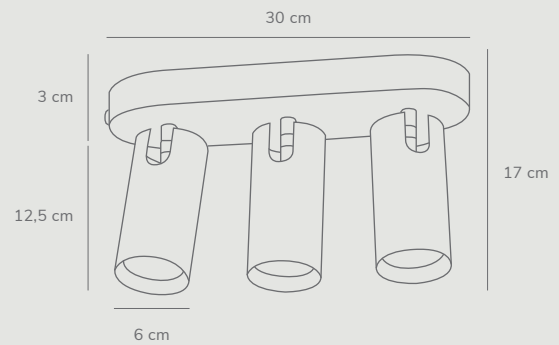

Features

- Beautiful golden details
- Adjustable, directional light
- Slim design that is perfect also for smaller spaces