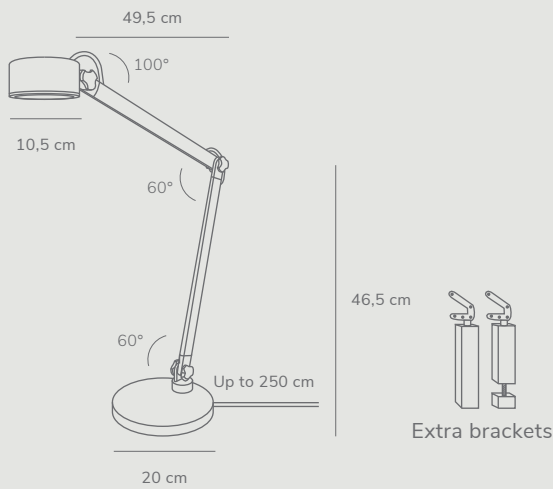

## Nobu™ by Bønnelycke mdd

<b>Masterbox</b>	Qty 1
<b>Size</b>	H: 46,5 cm, W: 10,5 cm, L: 49,5 cm, Shade Ø: 10,5 cm, Pipe Ø: 3 cm, Base Ø: 20 cm, Tilt angle: 30°
<b>Material</b>	Metal/Plastic
<b>IP Class</b>	IP 20, Class 2
<b>Cable</b>	Textile cable: Black/Grey 250 cm non replaceable Switch on fixture
<b>Light source</b>	Fixed LED, Incl. 9W LED, Lumen 600, Kelvin 2700, Life hours 25.000, RA 90, Dimmable

## Moku 29 by Bønnelycke mdd

<b>Masterbox</b>	Qty 2
<b>Size</b>	Shade Ø: 29 cm, Shade H: 36,2 cm
<b>Material</b>	Metal/Wood
<b>IP Class</b>	IP20, Class 2
<b>Cable</b>	Textile cable: White/Black 300 cm non replaceable
<b>Canopy</b>	Color: White/Black, Material: Plastic Ø: 11,8 cm, H: 7,35 cm
<b>Light source</b>	E27, Max. 60W, Excl. light source, Dimmable with compatible bulb and wall switch

### Features

- Build-in LED RA 90
- On/off touch switch with light indication
- Adjustable in both lamp head and arm
- Incl. table foot, table clamp and wall bracket
- Memory function