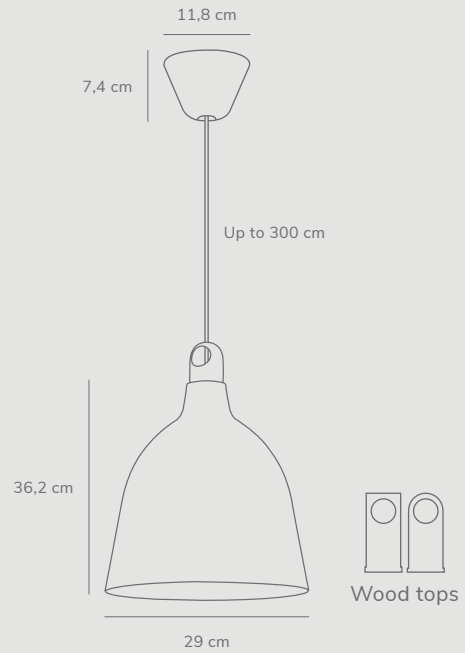

Features

- Modern shape and design
- Incl. 2 FSC ash wood tops which are exchangeable
- Beautiful matt finish on shade