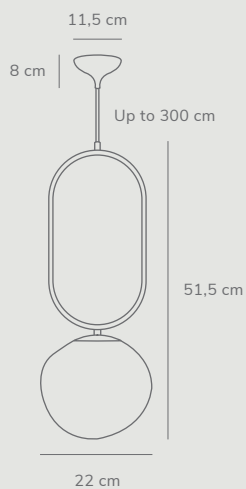

Shapes 22 by Maria Berntsen

- Masterbox** Qty 3
- Size** H: 51,5 cm, L: 22 cm, Shade Ø: 22 cm,
Pipe Ø: 1,53 cm
- Material** Glass/Metal
- IP Class** IP 20, Class 2
- Cable** Textile cable: Black 300 cm non replaceable
- Canopy** Color: Black, Material: Plastic
Ø: 11,5 cm, H: 8 cm
- Light source** E27, Max. 15W, Excl. light source,
Dimmable with compatible bulb
and wall switch

Shapes 27 by Maria Berntsen

- Masterbox** Qty 2
- Size** H: 60,5 cm, W: 22 cm, L: 27 cm,
Shade Ø: 27 cm, Pipe Ø: 1,53 cm
- Material** Glass/Metal
- IP Class** IP 20, Class 2
- Cable** Textile cable: Black 300 cm non replaceable
- Canopy** Color: Black, Material: Plastic
Ø: 11,5 cm, H: 8 cm
- Light source** E27, Max. 15W, Excl. light source,
Dimmable with compatible bulb
and wall switch