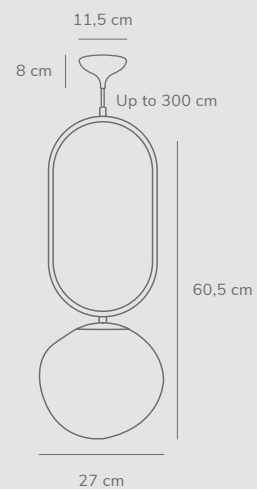

Features

- Exclusive materials - shiny brass and opal glass
- Soft and diffused light through the opalized glass shade
- Mouth blown asymmetrical glass