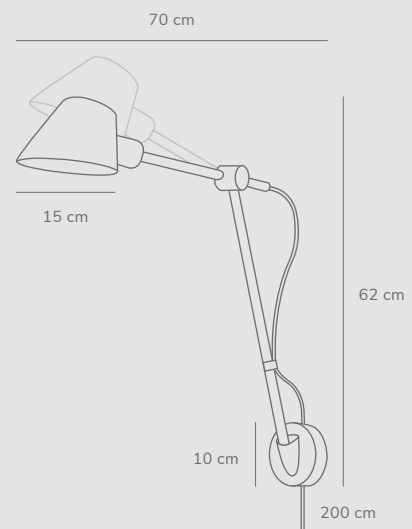

Grey
2120703010

Black
2120703003

Grey
2020455010

Black
2020455003

Stay™ by Maria Berntsen

- Masterbox** Qty 3
- Size** H: 12 cm, Ø: 60 cm, Shade Ø: 15,8 cm
- Material** Aluminium/Metal
- IP Class** IP20, Class 2
- Cable** Textile cable: Black/Grey 300 cm non replaceable
- Canopy** Color: Black/Grey, Material: Plastic
Ø: 12 cm, H: 7,4 cm
- Light source** E27, Max. 28W, Excl. light source,
Dimmable with compatible bulb and wall switch

Stay™ Long Wall by Maria Berntsen

- Masterbox** Qty 2
- Size** H: 54,5 cm, D: 72,3 cm, Shade Ø: 15 cm,
Pipe Ø: 1,57 cm, Base mount: Ø10 cm
Base Ø: 10 cm
- Material** Metal/Aluminium - Metal
- IP Class** IP20, Class 2
- Cable** Textile cable: Black/Grey 180 cm replaceable
Switch on fixture
- Light source** E27, Max. 60W, Excl. light source,

Features

- Beautiful centrepiece pendant - perfect above a dining table
- Satin soft, matt surface
- Lights both up and down
- BIM file available

Features

- Modern, yet timeless design
- Adjustable lamp head and arm
- Lights both up and down
- BIM file available