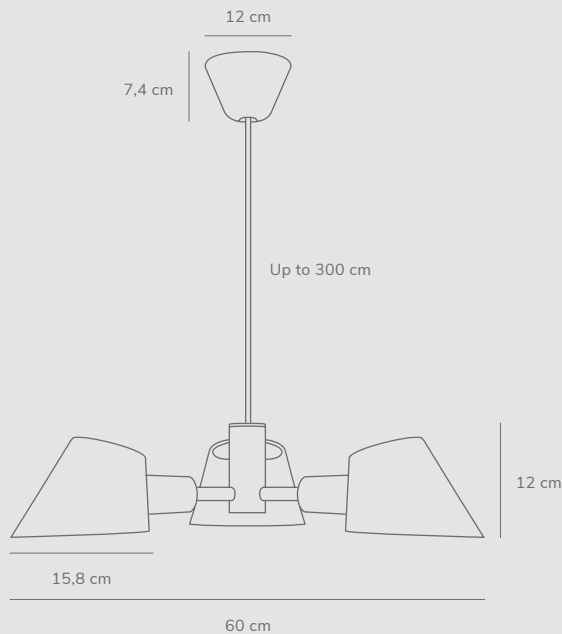

Grey
2120703010

Black
2120703003

Grey
2020455010

Black
2020455003

Stay™ by Maria Berntsen

- Masterbox** Qty 3
- Size** H: 12 cm, Ø: 60 cm, Shade Ø: 15,8 cm
- Material** Aluminium/Metal
- IP Class** IP20, Class 2
- Cable** Textile cable: Black/Grey 300 cm non replaceable
- Canopy** Color: Black/Grey, Material: Plastic
Ø: 12 cm, H: 7,4 cm
- Light source** E27, Max. 28W, Excl. light source,
Dimmable with compatible bulb and wall switch

Stay™ Long Wall by Maria Berntsen

- Masterbox** Qty 2
- Size** H: 54,5 cm, D: 72,3 cm, Shade Ø: 15 cm,
Pipe Ø: 1,57 cm, Base mount: Ø10 cm
Base Ø: 10 cm
- Material** Metal/Aluminium - Metal
- IP Class** IP20, Class 2
- Cable** Textile cable: Black/Grey 180 cm replaceable
Switch on fixture
- Light source** E27, Max. 60W, Excl. light source,

Features

- Beautiful centrepiece pendant - perfect above a dining table
- Satin soft, matt surface
- Lights both up and down
- BIM file available

Features

- Modern, yet timeless design
- Adjustable lamp head and arm
- Lights both up and down
- BIM file available