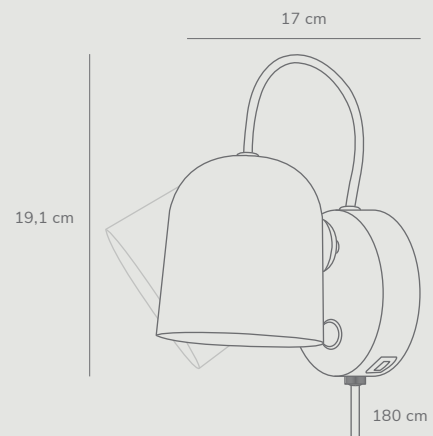

Features

- Satin soft, matt surface
- Magnet for easy adjustment of the shade
- USB port for charging your phone or other device