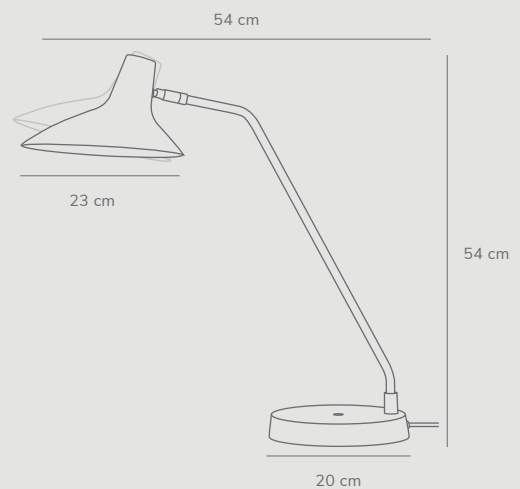

Darci™ by Bjørn + Balle

Masterbox	Qty 3
Size	H: 36,5 cm, W: 22,7 cm, L: 55 cm, Shade Ø: 23 cm, Shade H: 16,5 cm, Pipe Ø: 1,25 cm, Base Ø: 11 cm, Tilt angle: 135°
Material	Metal/Plastic
IP Class	IP20, Class 2
Cable	Textile cable: Black 180 cm replaceable Switch on fixture
Light source	E14, Max. 25W, Excl. light source,

Features

- Solid, high quality materials
- Swivel/tilt joint for easy adjustment of lamp head
- On/off touch switch on wall base

Darci™ by Bjørn + Balle

Masterbox	Qty 2
Size	H: 55 cm, W: 22,7 cm, L: 54 cm, Shade Ø: 23 cm, Shade H: 16,5 cm, Pipe Ø: 1,25 cm, Base Ø: 20 cm, Tilt angle: 135°
Material	Metal/Plastic
IP Class	IP20, Class 2
Cable	Textile cable: Black 250 cm non replaceable Switch on fixture
Light source	E14, Max. 25W, Excl. light source,

Features

- Solid, high quality materials
- Swivel/tilt joint for easy adjustment of lamp head
- On/off touch switch on base