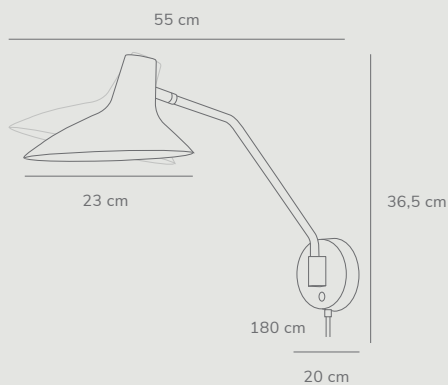

Darci™ by Bjørn + Balle

Masterbox	Qty 3
Size	H: 36,5 cm, W: 22,7 cm, L: 55 cm, Shade Ø: 23 cm, Shade H: 16,5 cm, Pipe Ø: 1,25 cm, Base Ø: 11 cm, Tilt angle: 135°
Material	Metal/Plastic
IP Class	IP20, Class 2
Cable	Textile cable: Black 180 cm replaceable Switch on fixture
Light source	E14, Max. 25W, Excl. light source,

Features

- Solid, high quality materials
- Swivel/tilt joint for easy adjustment of lamp head
- On/off touch switch on wall base

Darci™ by Bjørn + Balle

Masterbox	Qty 2
Size	H: 55 cm, W: 22,7 cm, L: 54 cm, Shade Ø: 23 cm, Shade H: 16,5 cm, Pipe Ø: 1,25 cm, Base Ø: 20 cm, Tilt angle: 135°
Material	Metal/Plastic
IP Class	IP20, Class 2
Cable	Textile cable: Black 250 cm non replaceable Switch on fixture
Light source	E14, Max. 25W, Excl. light source,

Features

- Solid, high quality materials
- Swivel/tilt joint for easy adjustment of lamp head
- On/off touch switch on base