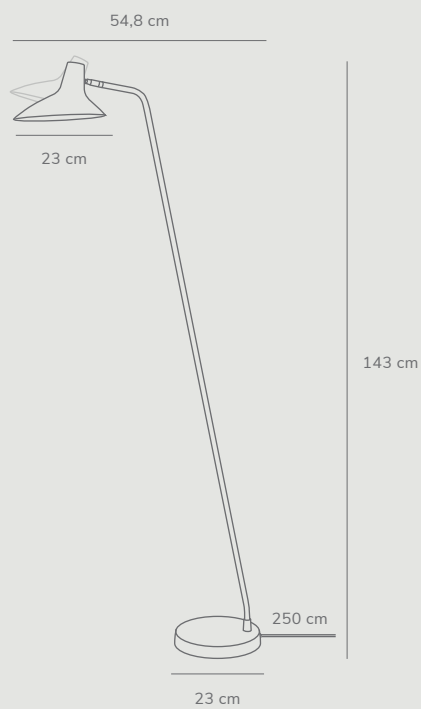

Darci™ by Bjørn + Balle

Masterbox	Qty 2
Size	H: 143 cm, W: 23 cm, L: 54,8 cm, Shade Ø: 23 cm, Shade H: 16,5 cm, Pipe Ø: 1,56 cm, Base Ø: 23 cm, Tilt angle: 135°
Material	Metal/Plastic
IP Class	IP20, Class 2
Cable	Textile cable: Black 250 cm non replaceable Switch on cable
Light source	E14, Max. 25W, Excl. light source,

Features

- Solid, high quality materials
- Swivel/tilt joint for easy adjustment of lamp head
- On/off floor switch on cable