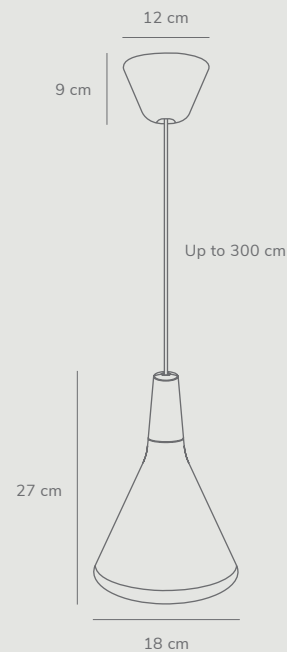

Features

Beautiful alone or in a cluster of different sizes
Cool material mix of glass and wood
Oiled walnut top (FSC certified)