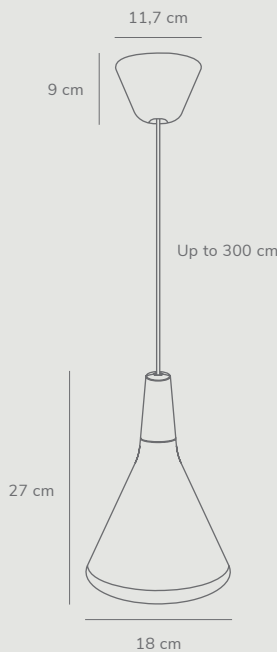

## Nori 18 by Bjørn + Balle

<b>Masterbox</b>	Qty 3
<b>Size</b>	H: 26,5 cm, W: 18 cm, L: 18 cm, Shade Ø: 18 cm
<b>Material</b>	Metal/Wood
<b>IP Class</b>	IP20, Class 2
<b>Cable</b>	Textile cable: White/Black 300 cm non replaceable
<b>Canopy</b>	Color: White/Black, Material: Plastic Ø: 11,7 cm, H: 9 cm
<b>Light source</b>	E27, Max. 40W, Excl. light source, Dimmable with compatible bulb and wall switch

## Nori 18 by Bjørn + Balle

<b>Masterbox</b>	Qty 3
<b>Size</b>	H: 26,5 cm, Shade Ø: 18 cm
<b>Material</b>	Glass/Wood
<b>IP Class</b>	IP20, Class 2
<b>Cable</b>	Textile cable: White/Black 300 cm non replaceable
<b>Canopy</b>	Color: White/Black, Material: Plastic Ø: 12 cm, H: 9 cm
<b>Light source</b>	E27, Max. 60W, Excl. light source, Dimmable with compatible bulb and wall switch