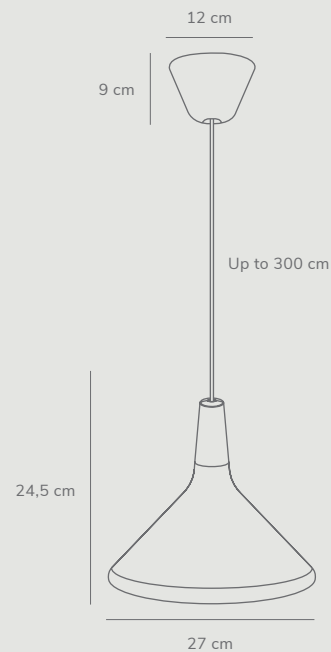

Nori 27 by Bjørn + Balle

Masterbox	Qty 3
Size	H: 24,5 cm, W: 27 cm, L: 27 cm, Shade Ø: 27 cm
Material	Metal/Wood
IP Class	IP20, Class 2
Cable	Textile cable: White/Black 300 cm non replaceable
Canopy	Color: White/Black, Material: Plastic Ø: 11,7 cm, H: 9 cm
Light source	E27, Max. 40W, Excl. light source, Dimmable with compatible bulb and wall switch

Features

Beautiful alone or in a cluster of different sizes
Cool material mix of metal and wood
Oiled walnut top (FSC certified)

Nori 27 by Bjørn + Balle

Masterbox	Qty 3
Size	H: 24,5 cm, Shade Ø: 27 cm
Material	Glass/Wood
IP Class	IP20, Class 2
Cable	Textile cable: White/Black 300 cm non replaceable
Canopy	Color: White/Black, Material: Plastic Ø: 12 cm, H: 9 cm
Light source	E27, Max. 60W, Excl. light source, Dimmable with compatible bulb and wall switch