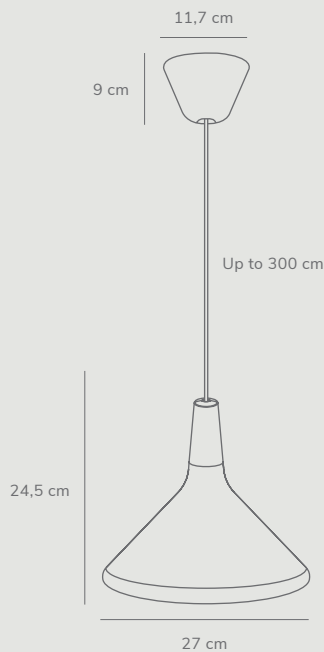

Nori 27 by Bjørn + Balle

Masterbox	Qty 3
Size	H: 24,5 cm, W: 27 cm, L: 27 cm, Shade Ø: 27 cm
Material	Metal/Wood
IP Class	IP20, Class 2
Cable	Textile cable: White/Black 300 cm non replaceable
Canopy	Color: White/Black, Material: Plastic Ø: 11,7 cm, H: 9 cm
Light source	E27, Max. 40W, Excl. light source, Dimmable with compatible bulb and wall switch

Features

Beautiful alone or in a cluster of different sizes
Cool material mix of metal and wood
Oiled walnut top (FSC certified)

Nori 27 by Bjørn + Balle

Masterbox	Qty 3
Size	H: 24,5 cm, Shade Ø: 27 cm
Material	Glass/Wood
IP Class	IP20, Class 2
Cable	Textile cable: White/Black 300 cm non replaceable
Canopy	Color: White/Black, Material: Plastic Ø: 12 cm, H: 9 cm
Light source	E27, Max. 60W, Excl. light source, Dimmable with compatible bulb and wall switch