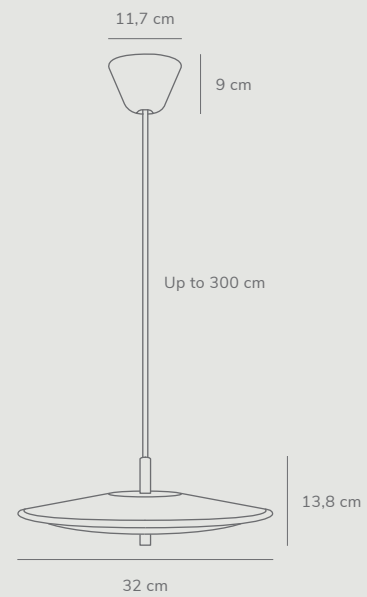

Nori 39 by Bjørn + Balle

Masterbox	Qty 2
Size	H: 22 cm, W: 39 cm, L: 39 cm, Shade Ø: 39 cm
Material	Metal/Wood
IP Class	IP20, Class 2
Cable	Textile cable: White/Black 300 cm non replaceable
Canopy	Color: White/Black, Material: Plastic Ø: 11,7 cm, H: 9 cm
Light source	E27, Max. 40W, Excl. light source,

Blanche 32 by Bjørn + Balle

Masterbox	Qty 2
Size	H: 13,8 cm, W: 31,7 cm, L: 31,7 cm, Shade Ø: 31,7 cm
Material	Metal/Plastic
IP Class	IP 20, Class 2
Cable	Textile cable: White 300 cm non replaceable
Canopy	Color: White, Material: Plastic Ø: 11,7 cm, H: 9 cm
Light source	Fixed LED, Incl. 15W LED, Lumen 1080, Kelvin 2700, Life hours 25.000, RA 80, Dimmable

Features

- Beautiful alone or in a cluster of different sizes
- Cool material mix of metal and wood
- Oiled walnut top (FSC certified)

Features

- Elegant brushed brass details
- Built-in LED
- Dimmable on wall switch