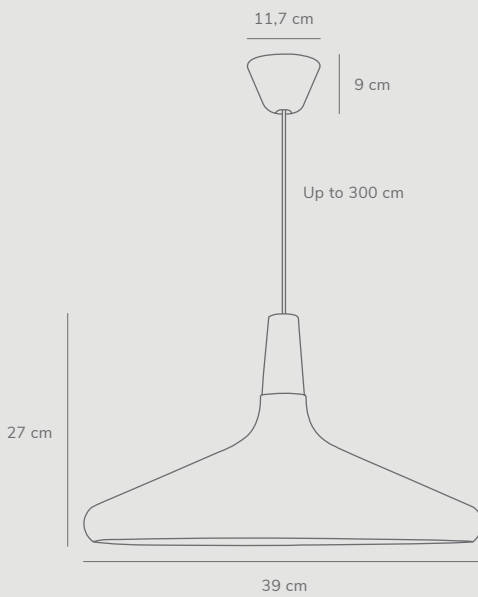

Nori 39 by Bjørn + Balle

Masterbox	Qty 2
Size	H: 22 cm, W: 39 cm, L: 39 cm, Shade Ø: 39 cm
Material	Metal/Wood
IP Class	IP20, Class 2
Cable	Textile cable: White/Black 300 cm non replaceable
Canopy	Color: White/Black, Material: Plastic Ø: 11,7 cm, H: 9 cm
Light source	E27, Max. 40W, Excl. light source,

Blanche 32 by Bjørn + Balle

Masterbox	Qty 2
Size	H: 13,8 cm, W: 31,7 cm, L: 31,7 cm, Shade Ø: 31,7 cm
Material	Metal/Plastic
IP Class	IP 20, Class 2
Cable	Textile cable: White 300 cm non replaceable
Canopy	Color: White, Material: Plastic Ø: 11,7 cm, H: 9 cm
Light source	Fixed LED, Incl. 15W LED, Lumen 1080, Kelvin 2700, Life hours 25.000, RA 80, Dimmable