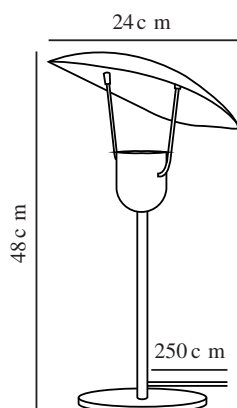

FABIOLA | TABLE LAMP | BLACK

2220245003

Voltage (V): 220-240 Volt
 IP degree: IP20
 Maximum bulb wattage (W): 40W
 Class (Class 1, Class 2, Class 3):
 Class 2 (Double isolated)
 Socket type: GU10
 Switch placement: On the cable

Primary material: Metal
 Secondary material: Plastic
 Colour of the cable: Black
 Length of the cable (cm): 250
 Surface material of the cable:
 Textile
 Is the cable replaceable: False
 Colour: Black

Height (cm): 48
 Width (cm): 24
 Tube Diameter (cm): 1.6
 Shade Diameter (cm): 27
 Outdoor base dimension (cm): 18
 Length (cm): 24

EAN: 5704924010149
 Item Number: 2220245003
 Pcs Per Master Carton: 3

Sales Box Height (cm): 49
 Sales Box Width(cm): 12
 Sales Box Depth (cm): 28
 Sales Box Volume m³ : 0.0165
 Product net weight (kg): 1.8

- Modern Italian style • Iconic and sculptural design language
- Soft, indirect light • Elegant brass details