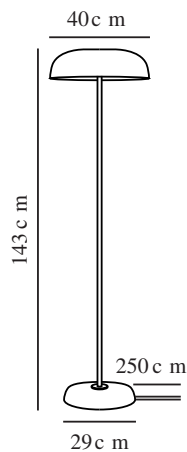

GLOSSY | FLOOR LAMP | WHITE

2220344001

Voltage (V): 220-240 Volt
 IP degree: IP20
 Maximum bulb wattage (W): 3*25
 Class (Class 1, Class 2, Class 3):
 Class 2 (Double isolated)
 Socket type: E14
 Switch placement: On the cable
 Parallel connection: False

Height (cm): 143
 Width (cm): 40
 Tube Diameter (cm): 1.9
 Shade Diameter (cm): 40
 Outdoor base dimension (cm): 29
 Length (cm): 40
 Mount directly into insulation:
 False

Pcs Per Master Carton: 1
 Sales Box Height (cm): 63.5
 Sales Box Width(cm): 50.5
 Sales Box Depth (cm): 25.5
 Sales Box Volume m³ : 0.0818
 Product net weight (kg): 7.5

Primary material: Glass
 Secondary material: Marble
 Colour of the cable: White
 Length of the cable (cm): 250
 Surface material of the cable:
 Textile
 Is the cable replaceable: False
 Colour: White

EAN: 5704924010118
 Item Number: 2220344001