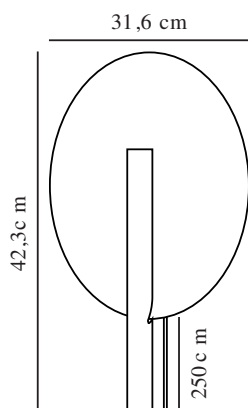

FURIKO | WALL LIGHT | BLACK

2320241003

Voltage (V): 220-240 Volt
 IP degree: IP20
 Maximum bulb wattage (W): 6W
 Class (Class 1, Class 2, Class 3):
 Class 2 (Double isolated)
 Socket type: G9
 Switch placement: On the cable

Primary material: Metal
 Secondary material: Plastic
 Colour of the cable: White
 Length of the cable (cm): 180
 Surface material of the cable:
 Textile
 Is the cable replaceable: True
 Colour: Black

Height (cm): 42.3
 Width (cm): 31.6
 Shade Diameter (cm): 31.6
 Outdoor base dimension (cm): 10
 Length (cm): 31.6

EAN: 5704924014444
 Item Number: 2320241003
 Pcs Per Master Carton: 3

Sales Box Height (cm): 39
 Sales Box Width (cm): 46.5
 Sales Box Depth (cm): 12
 Sales Box Volume m³: 0.0218
 Product net weight (kg): 1.07