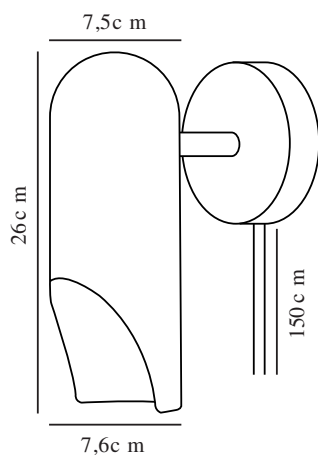

# ROCHELLE | WALL LIGHT | BLACK

2320301003

Voltage (V): 220-240 Volt  
 IP degree: IP20  
 Maximum bulb wattage (W): 8W  
 Class (Class 1, Class 2, Class 3):  
 Class 2 (Double isolated)  
 Socket type: GU10  
 Switch placement: On the base  
 Parallel connection: False

Primary material: Metal  
 Secondary material: Plastic  
 Colour of the cable: Black  
 Length of the cable (cm): 180  
 Surface material of the cable:  
 Textile  
 Is the cable replaceable: True  
 Suitable for Seaside: False  
 Colour: Black

Height (cm): 20.5  
 Width (cm): 10  
 Shade Diameter (cm): 7.6  
 Outdoor base dimension (cm): 10  
 Length (cm): 10  
 Tilt Angle (°): 40  
 Turning Angle (°): 350

EAN: 5704924015410  
 Item Number: 2320301003  
 Pcs Per Master Carton: 3

Sales Box Height (cm): 22.5  
 Sales Box Width(cm): 17.5  
 Sales Box Depth (cm): 12  
 Sales Box Volume m³ : 0.0047  
 Product net weight (kg): 0.78

• Beautiful and minimalist design • Modern Italian design language