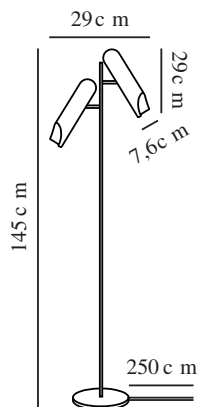

# ROCHELLE | FLOOR LAMP | BLACK

2320314003

Voltage (V): 220-240 Volt  
 IP degree: IP20  
 Maximum bulb wattage (W): 2x8W  
 Class (Class 1, Class 2, Class 3):  
 Class 2 (Double isolated)  
 Socket type: GU10  
 Switch placement: On the cable

Primary material: Metal  
 Secondary material: Plastic  
 Colour of the cable: Black  
 Length of the cable (cm): 250  
 Surface material of the cable:  
 Textile  
 Is the cable replaceable: False  
 Suitable for Seaside: False  
 Colour: Black

Height (cm): 145  
 Width (cm): 29  
 Tube Diameter (cm): 1.9  
 Shade Diameter (cm): 7.6  
 Outdoor base dimension (cm): 25  
 Length (cm): 29  
 Tilt Angle (°): 40  
 Turning Angle (°): 350

EAN: 5704924015427  
 Item Number: 2320314003  
 Pcs Per Master Carton: 2

Sales Box Height (cm): 76  
 Sales Box Width(cm): 31.5  
 Sales Box Depth (cm): 11  
 Sales Box Volume m<sup>3</sup> : 0.0263  
 Product net weight (kg): 3.95

- Beautiful and minimalist design • Modern Italian design language
- Two adjustable lamp heads