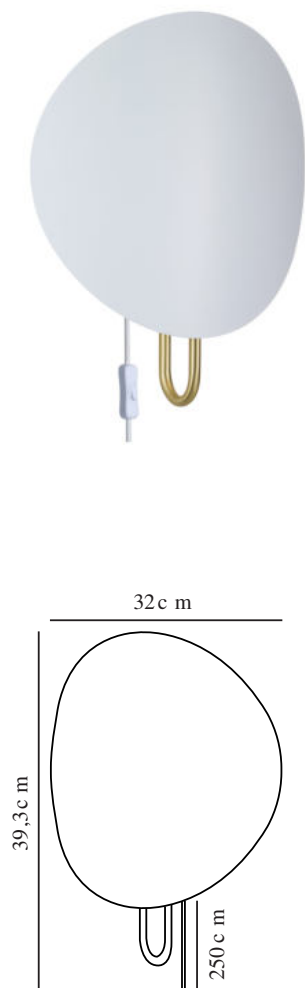

# SPARGO | WALL LIGHT | WHITE/BRASS

2320361001

Voltage (V): 220-240 Volt  
 IP degree: IP20  
 Maximum bulb wattage (W): 25W  
 Class (Class 1, Class 2, Class 3):  
 Class 2 (Double isolated)  
 Socket type: E27  
 Switch placement: On the cable

Primary material: Metal  
 Secondary material: Plastic  
 Colour of the cable: White  
 Length of the cable (cm): 180  
 Surface material of the cable:  
 Textile  
 Is the cable replaceable: True  
 Colour: White/Brass

Height (cm): 39.3  
 Width (cm): 32  
 Shade Diameter (cm): 32  
 Outdoor base dimension (cm): 10  
 Length (cm): 32

EAN: 5704924014543  
 Item Number: 2320361001  
 Pcs Per Master Carton: 3

Sales Box Height (cm): 39  
 Sales Box Width (cm): 39.5  
 Sales Box Depth (cm): 12.5  
 Sales Box Volume m<sup>3</sup>: 0.0193  
 Product net weight (kg): 1.16

- Soft, indirect light • Soft reflection of light on the wall
- Beautiful brushed brass details

Indirect light is the driving force behind the Spargo wall light by Danish Anker Studio. The large, slightly curved shade reflects the light onto the wall and diffuses it into the room. The shade is elegantly held by the brushed brass base.