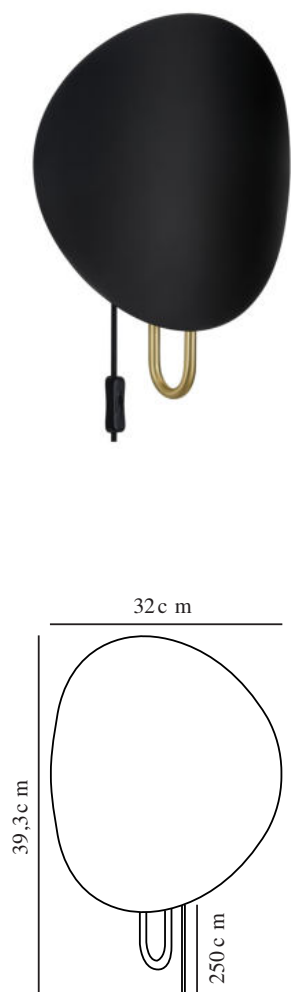

# SPARGO | WALL LIGHT | BLACK/BRASS

2320361003

Voltage (V): 220-240 Volt  
 IP degree: IP20  
 Maximum bulb wattage (W): 25W  
 Class (Class 1, Class 2, Class 3):  
 Class 2 (Double isolated)  
 Socket type: E27  
 Switch placement: On the cable

Primary material: Metal  
 Secondary material: Plastic  
 Colour of the cable: Black  
 Length of the cable (cm): 180  
 Surface material of the cable:  
 Textile  
 Is the cable replaceable: True  
 Colour: Black/Brass

Height (cm): 39.3  
 Width (cm): 32  
 Shade Diameter (cm): 32  
 Outdoor base dimension (cm): 10  
 Length (cm): 32

EAN: 5704924014550  
 Item Number: 2320361003  
 Pcs Per Master Carton: 3

Sales Box Height (cm): 39  
 Sales Box Width (cm): 39.5  
 Sales Box Depth (cm): 12.5  
 Sales Box Volume m<sup>3</sup>: 0.0193  
 Product net weight (kg): 1.16

- Soft, indirect light • Soft reflection of light on the wall
- Beautiful brushed brass details

Indirect light is the driving force behind the Spargo wall light by Danish Anker Studio. The large, slightly curved shade reflects the light onto the wall and diffuses it into the room. The shade is elegantly held by the brushed brass base.