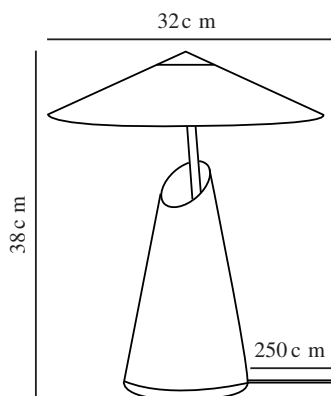

TAIDO | TABLE LAMP | BROWN

2320375018

Voltage (V): 220-240 Volt
 IP degree: IP20
 Maximum bulb wattage (W): 25W
 Class (Class 1, Class 2, Class 3):
 Class 2 (Double isolated)
 Socket type: E27
 Switch placement: On the cable
 Parallel connection: False

Height (cm): 38
 Width (cm): 32
 Tube Diameter (cm): 1
 Shade Diameter (cm): 32
 Outdoor base dimension (cm):
 14.4
 Length (cm): 32
 Tilt Angle (°): 10

Pcs Per Master Carton: 3
 Sales Box Height (cm): 40
 Sales Box Width(cm): 36
 Sales Box Depth (cm): 27
 Sales Box Volume m³ : 0.0389
 Product net weight (kg): 3.07

Primary material: Metal
 Secondary material: Plastic
 Colour of the cable: Black
 Length of the cable (cm): 250
 Surface material of the cable:
 Textile
 Is the cable replaceable: False
 Colour: Brown

EAN: 5704924014567
 Item Number: 2320375018

- Soft, indirect light
- The conical base and triangle shade create a refined silhouette
- Adjustable lamp head for a directional light

The Taido table lamp by Anker Studio consists of two geometric shapes that together create a refined silhouette. The angled, round shade is elegantly pinned on the conical base. Light is reflected up into the shade, creating a soft and diffused light. The lamp can be adjusted in many directions, allowing you to change the ambience.