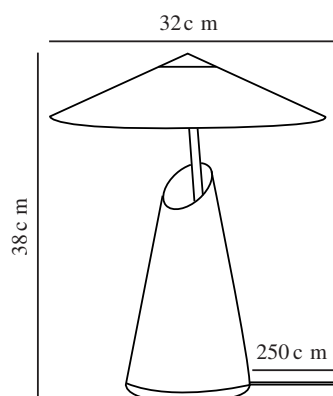

# TAIDO | TABLE LAMP | CHROME

2320375033

Voltage (V): 220-240 Volt  
 IP degree: IP20  
 Maximum bulb wattage (W): 25W  
 Class (Class 1, Class 2, Class 3):  
 Class 2 (Double isolated)  
 Socket type: E27  
 Switch placement: On the cable  
 Parallel connection: False

Height (cm): 38  
 Width (cm): 32  
 Tube Diameter (cm): 1  
 Shade Diameter (cm): 32  
 Outdoor base dimension (cm):  
 14.4  
 Length (cm): 32  
 Tilt Angle (°): 10

Pcs Per Master Carton: 3  
 Sales Box Height (cm): 40  
 Sales Box Width(cm): 36  
 Sales Box Depth (cm): 27  
 Sales Box Volume m<sup>3</sup> : 0.0389  
 Product net weight (kg): 3.07

Primary material: Metal  
 Secondary material: Plastic  
 Colour of the cable: White  
 Length of the cable (cm): 250  
 Surface material of the cable:  
 Textile  
 Is the cable replaceable: False  
 Colour: Chrome

EAN: 5704924014574  
 Item Number: 2320375033

- Soft, indirect light
- The conical base and triangle shade create a refined silhouette
- Adjustable lamp head for a directional light

The Taido table lamp by Anker Studio consists of two geometric shapes that together create a refined silhouette. The angled, round shade is elegantly pinned on the conical base. Light is reflected up into the shade, creating a soft and diffused light. The lamp can be adjusted in many directions, allowing you to change the ambience.