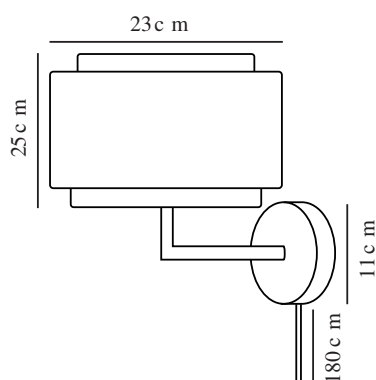

# TAKAI | WALL LIGHT | BEIGE

2320421018

Voltage (V): 220-240 Volt  
 IP degree: IP20  
 Maximum bulb wattage (W): 25W  
 Class (Class 1, Class 2, Class 3):  
 Class 2 (Double isolated)  
 Socket type: E27  
 Switch placement: On the fixture

Primary material: Stainless steel  
 Secondary material: Textile  
 Colour of the cable: White  
 Length of the cable (cm): 180  
 Surface material of the cable:  
 Textile  
 Is the cable replaceable: True

Colour: Beige  
 Height (cm): 25  
 Width (cm): 23  
 Tube Diameter (cm): 1.15  
 Shade Diameter (cm): 23  
 Outdoor base dimension (cm): 11  
 Length (cm): 23

EAN: 5704924015458  
 Item Number: 2320421018

Pcs Per Master Carton: 3  
 Sales Box Height (cm): 22  
 Sales Box Width(cm): 25  
 Sales Box Depth (cm): 25  
 Sales Box Volume m<sup>3</sup> : 0.0138  
 Product net weight (kg): 0.7

• Combines materials such as burnished brass and fabric • Fabric shade in a beautiful shape