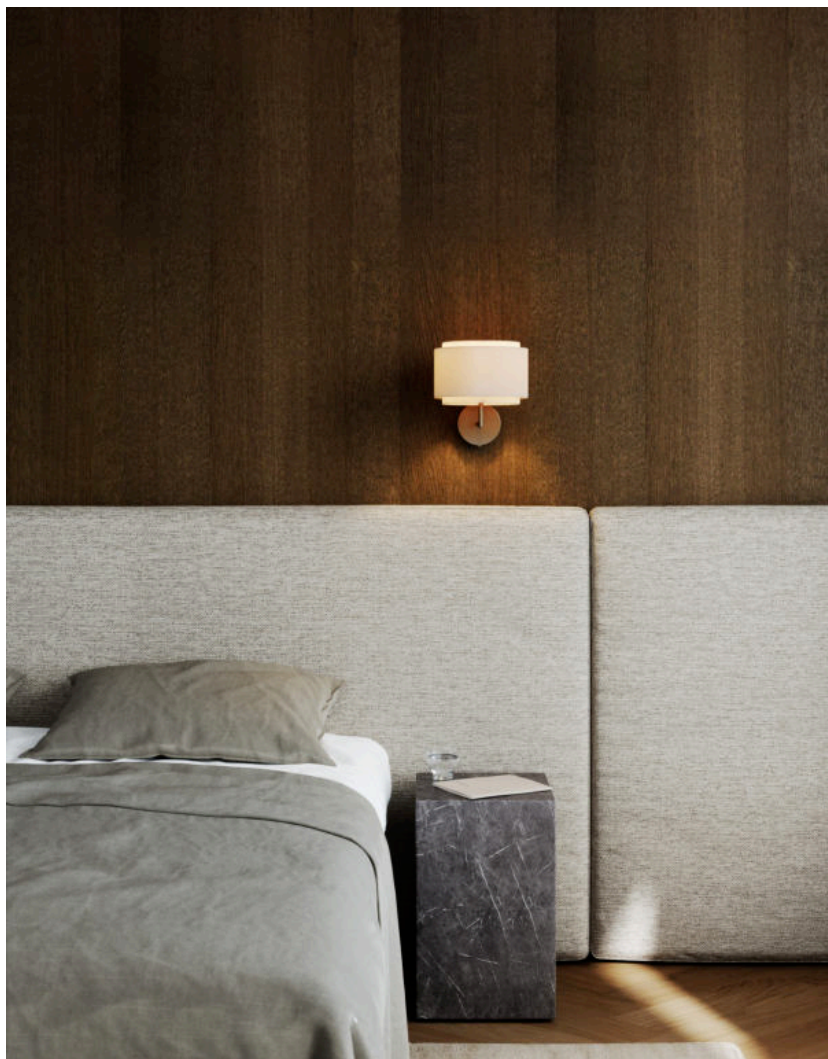

# TAKAI | WALL LIGHT | BEIGE

2320421018

Voltage (V): 220-240 Volt  
 IP degree: IP20  
 Maximum bulb wattage (W): 25W  
 Class (Class 1, Class 2, Class 3):  
 Class 2 (Double isolated)  
 Socket type: E27  
 Switch placement: On the fixture

Primary material: Stainless steel  
 Secondary material: Textile  
 Colour of the cable: White  
 Length of the cable (cm): 180  
 Surface material of the cable:  
 Textile  
 Is the cable replaceable: True

Colour: Beige  
 Height (cm): 25  
 Width (cm): 23  
 Tube Diameter (cm): 1.15  
 Shade Diameter (cm): 23  
 Outdoor base dimension (cm): 11  
 Length (cm): 23

EAN: 5704924015458  
 Item Number: 2320421018

• The design oozes that luxury hotel feeling

The Takai wall light by Studio Mavro//Lefèvre by Sofie Lefèvre has a fabric shade with a beautiful shape that invites you to look at it from many different angles. The combination of the flax linen shade and the burnished brass base creates a very soft and warm design language.